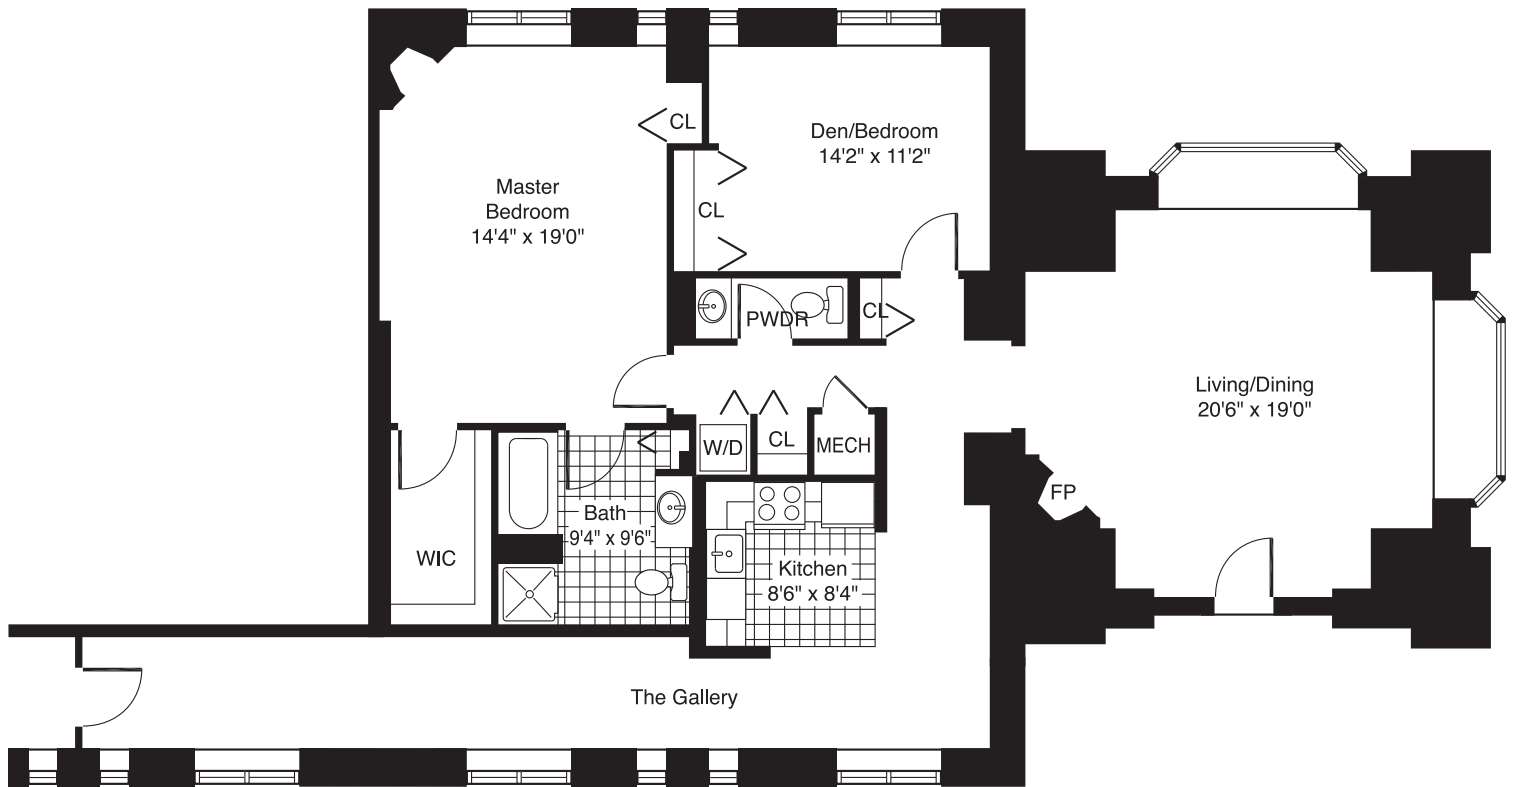

Wedgewood

2 Bedrooms, 1.5 Baths

1,790 Square Feet