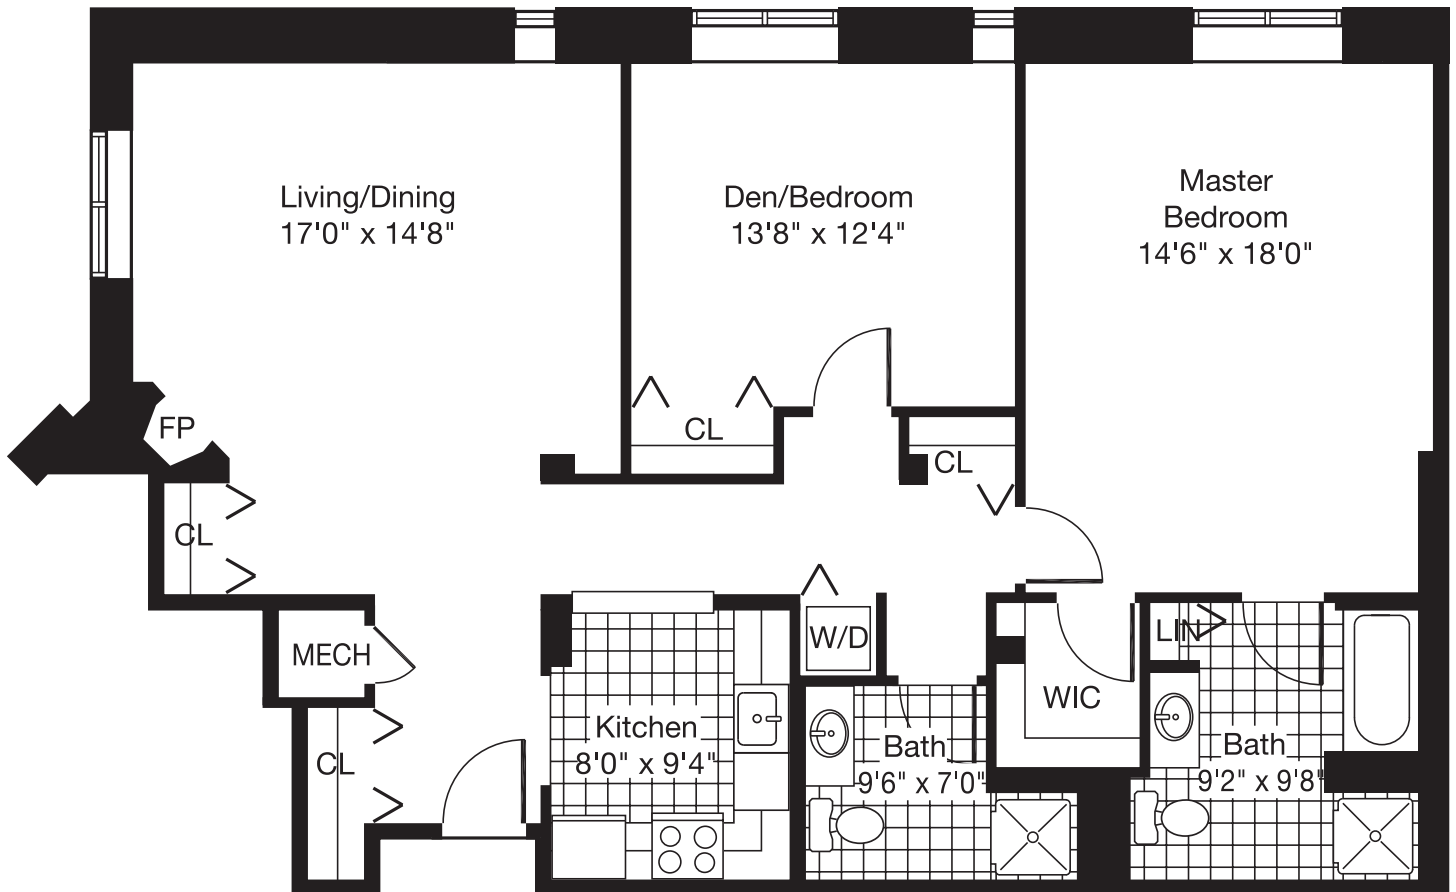

# Warwick

2 Bedrooms, 2 Baths  
1,408 Square Feet