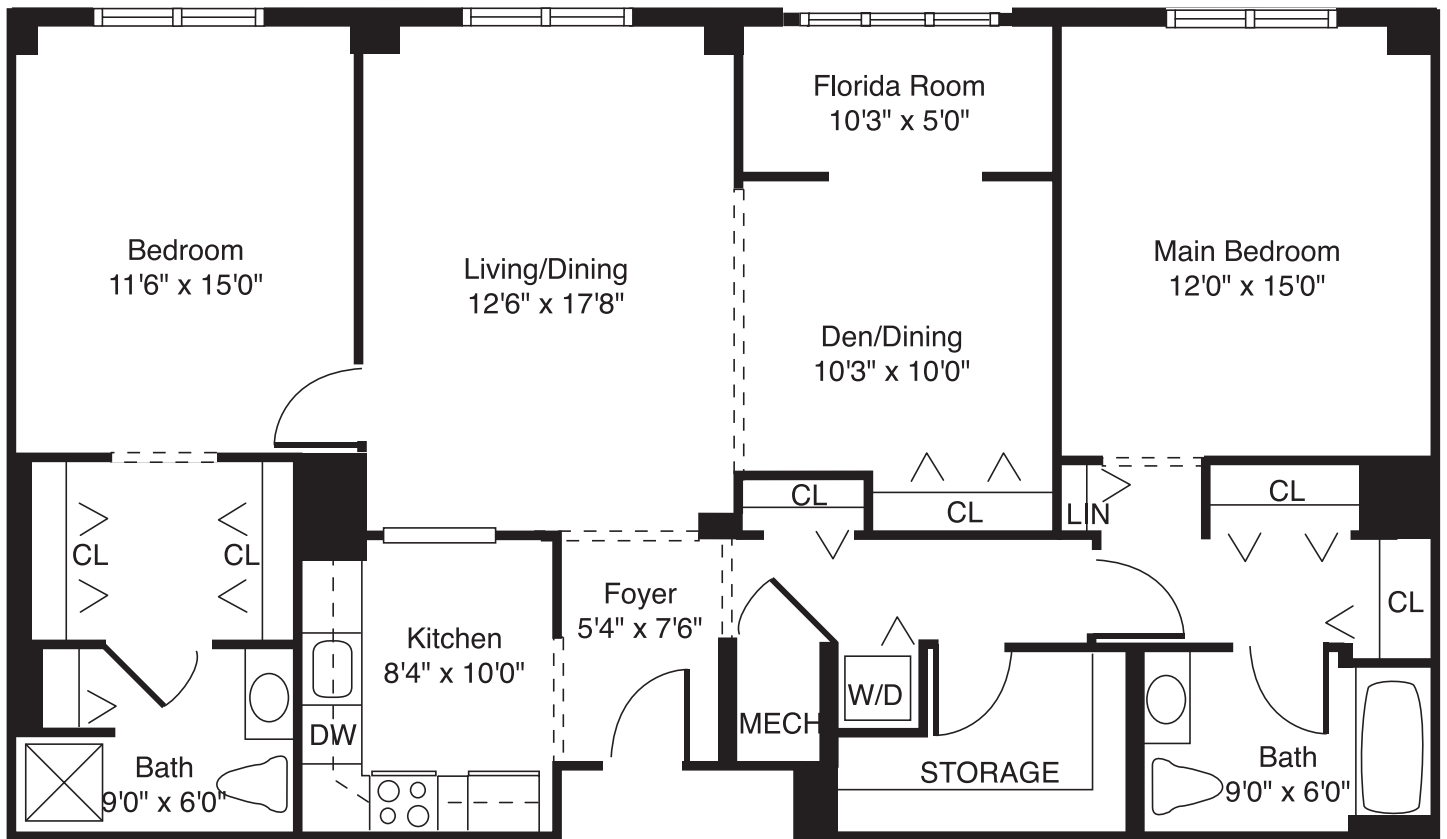

Somerset

2 Bedrooms with Den, 2 Baths
1,375 Square Feet