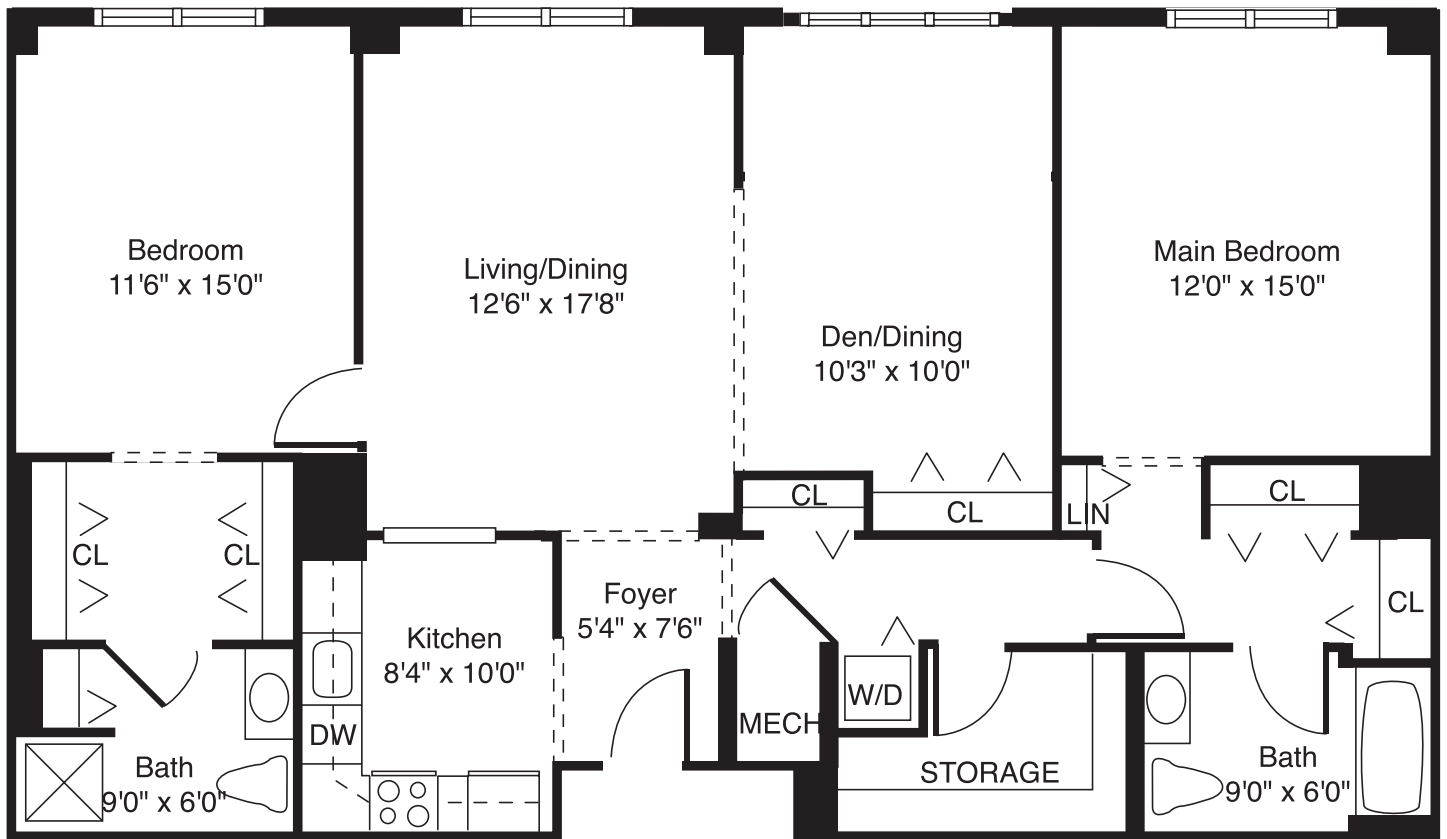

Somerset

2 Bedrooms with Den, 2 Baths
1,375 Square Feet