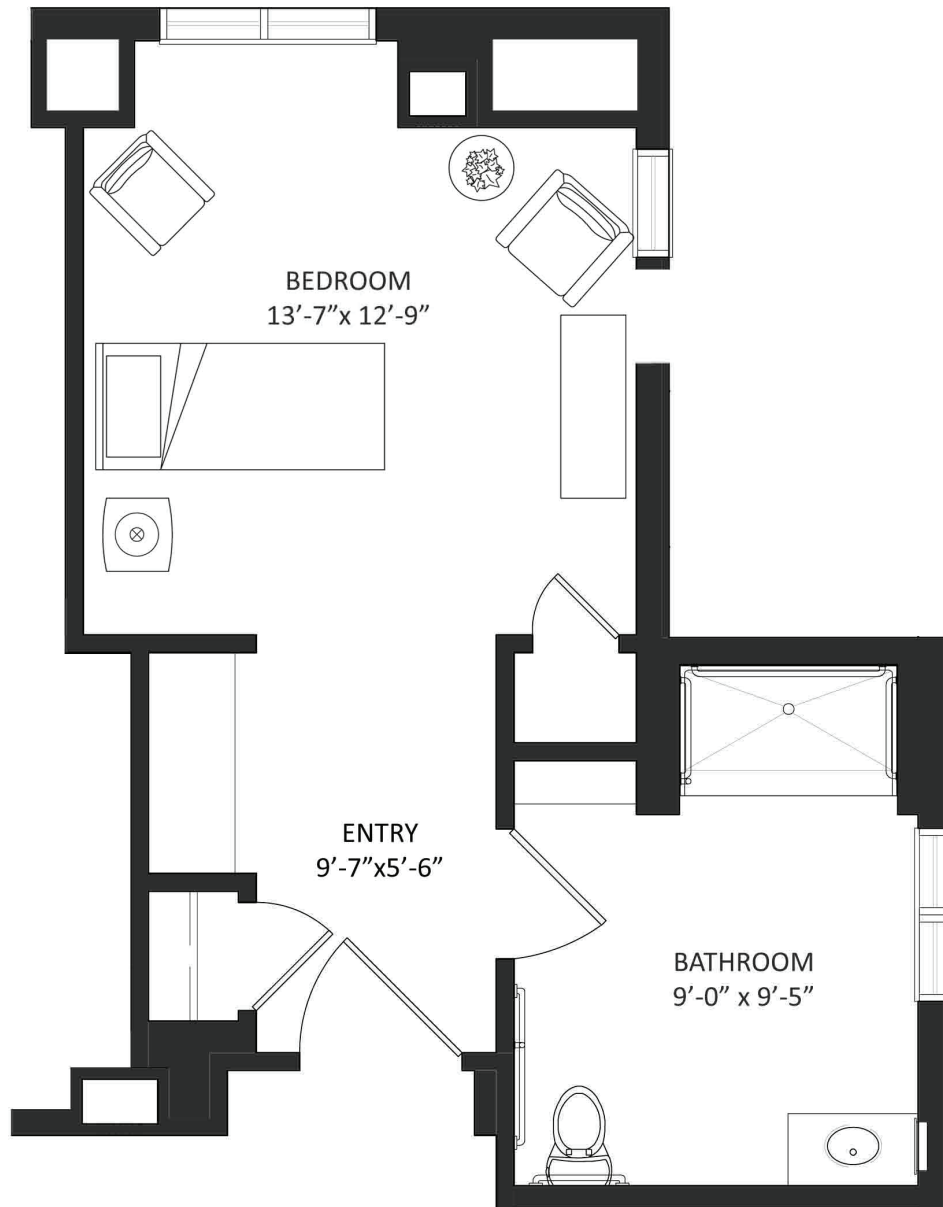

# Sheffield Studio

370 Square Feet