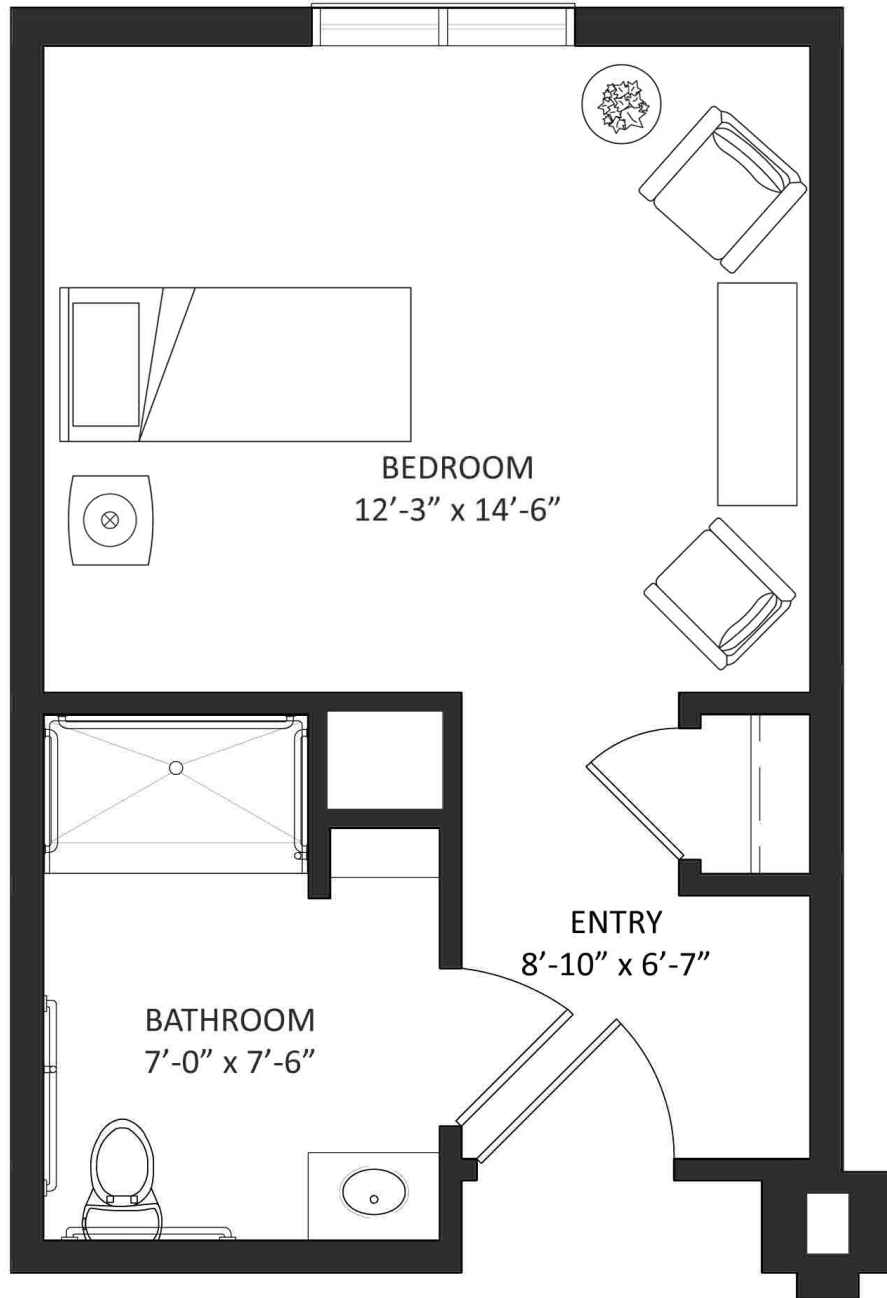

# Sheffield Studio

355 Square Feet