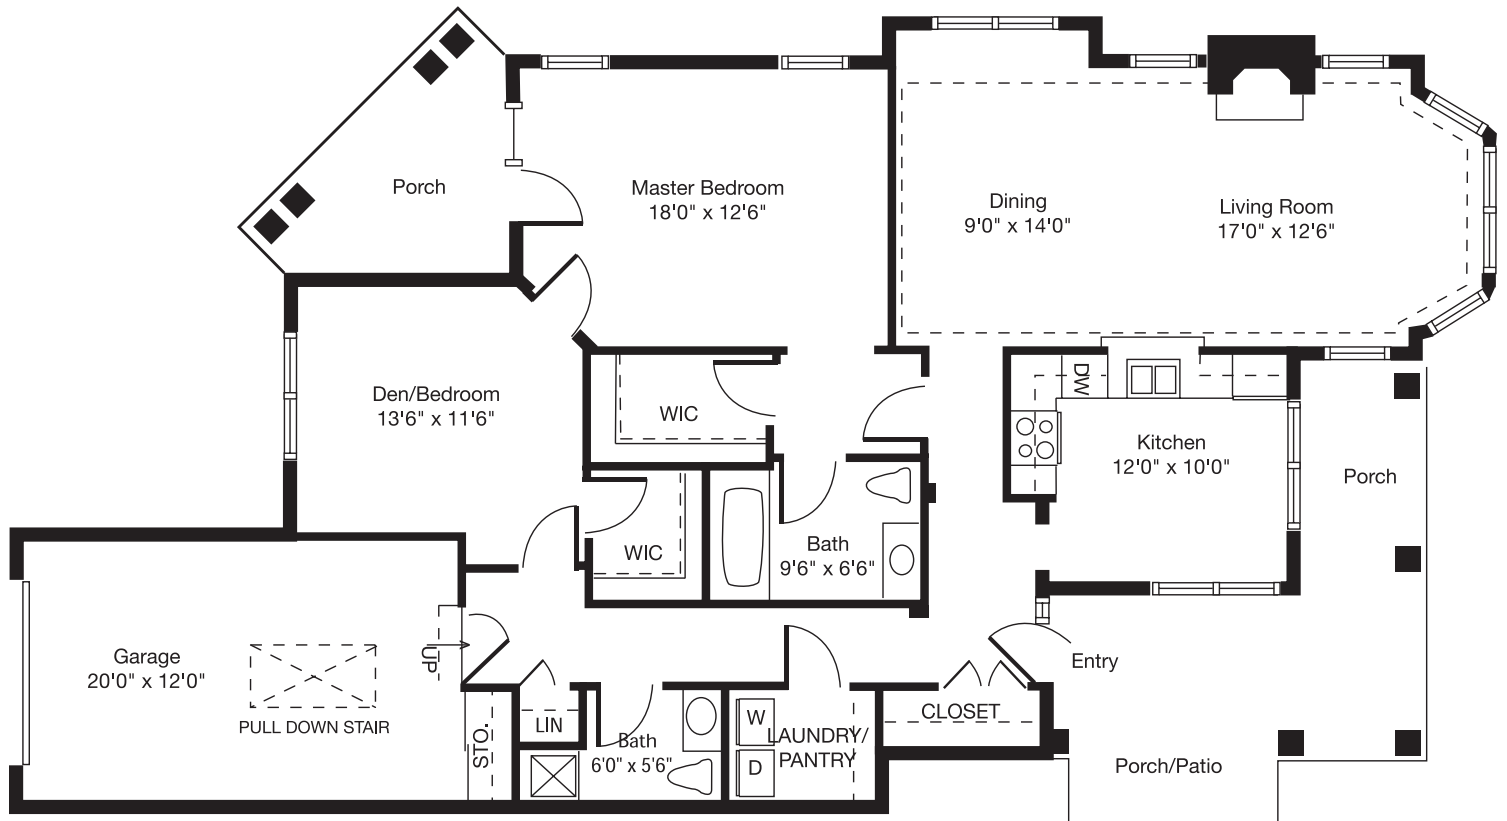

Prestwick Villa

2 Bedrooms, 2 Baths

1,655 Square Feet