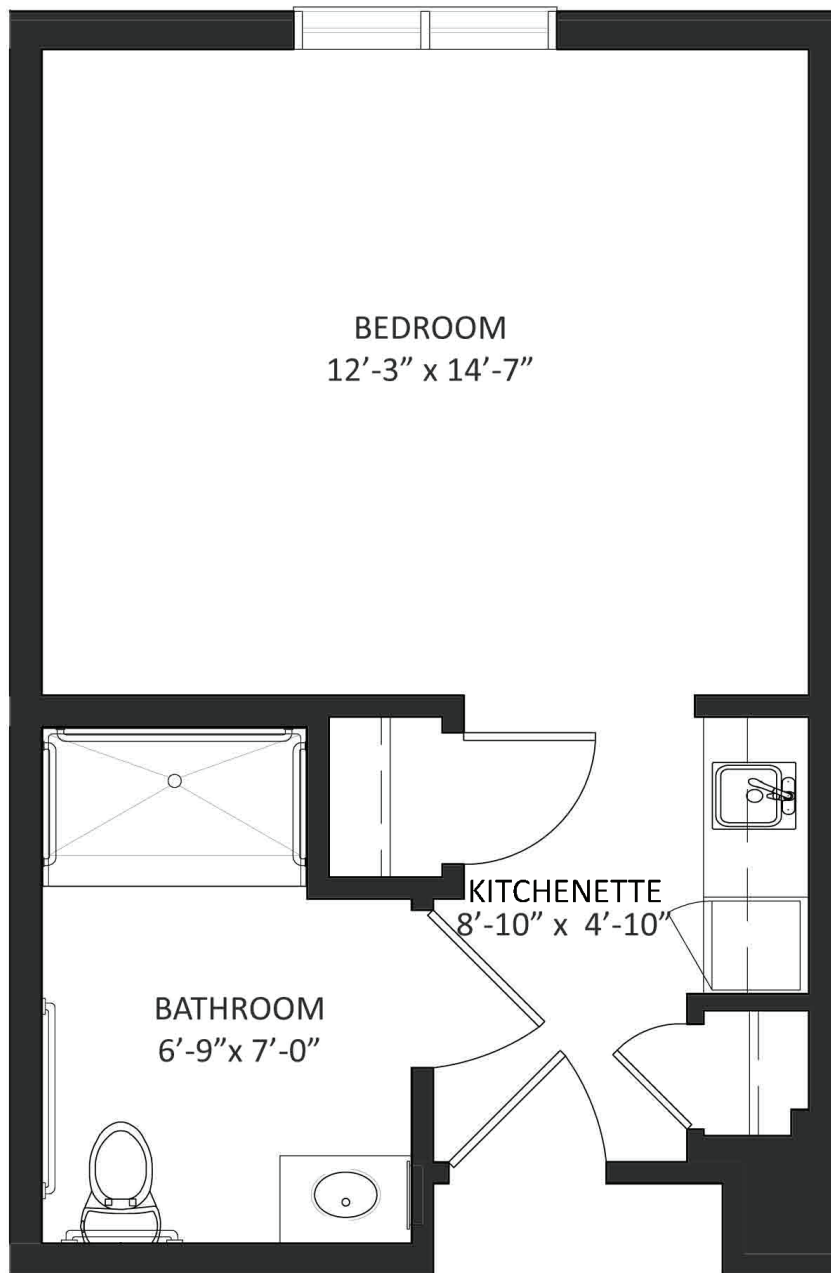

Nottingham Assisted Living Studio

350 Square Feet