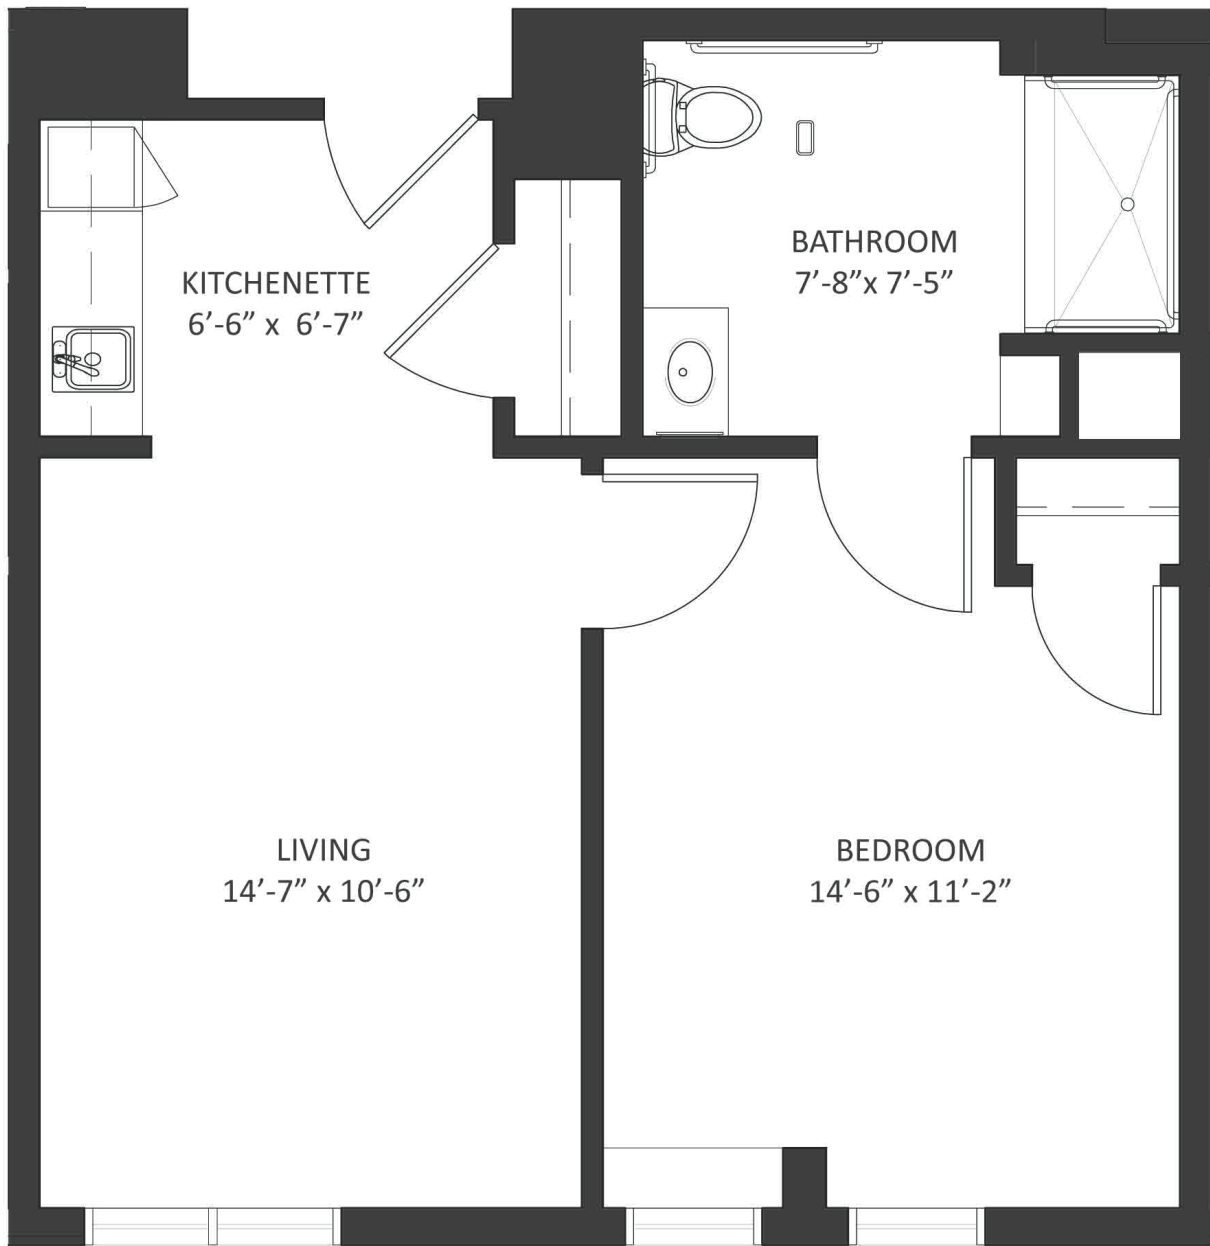

Nottingham Assisted Living One-Bedroom

523 Square Feet