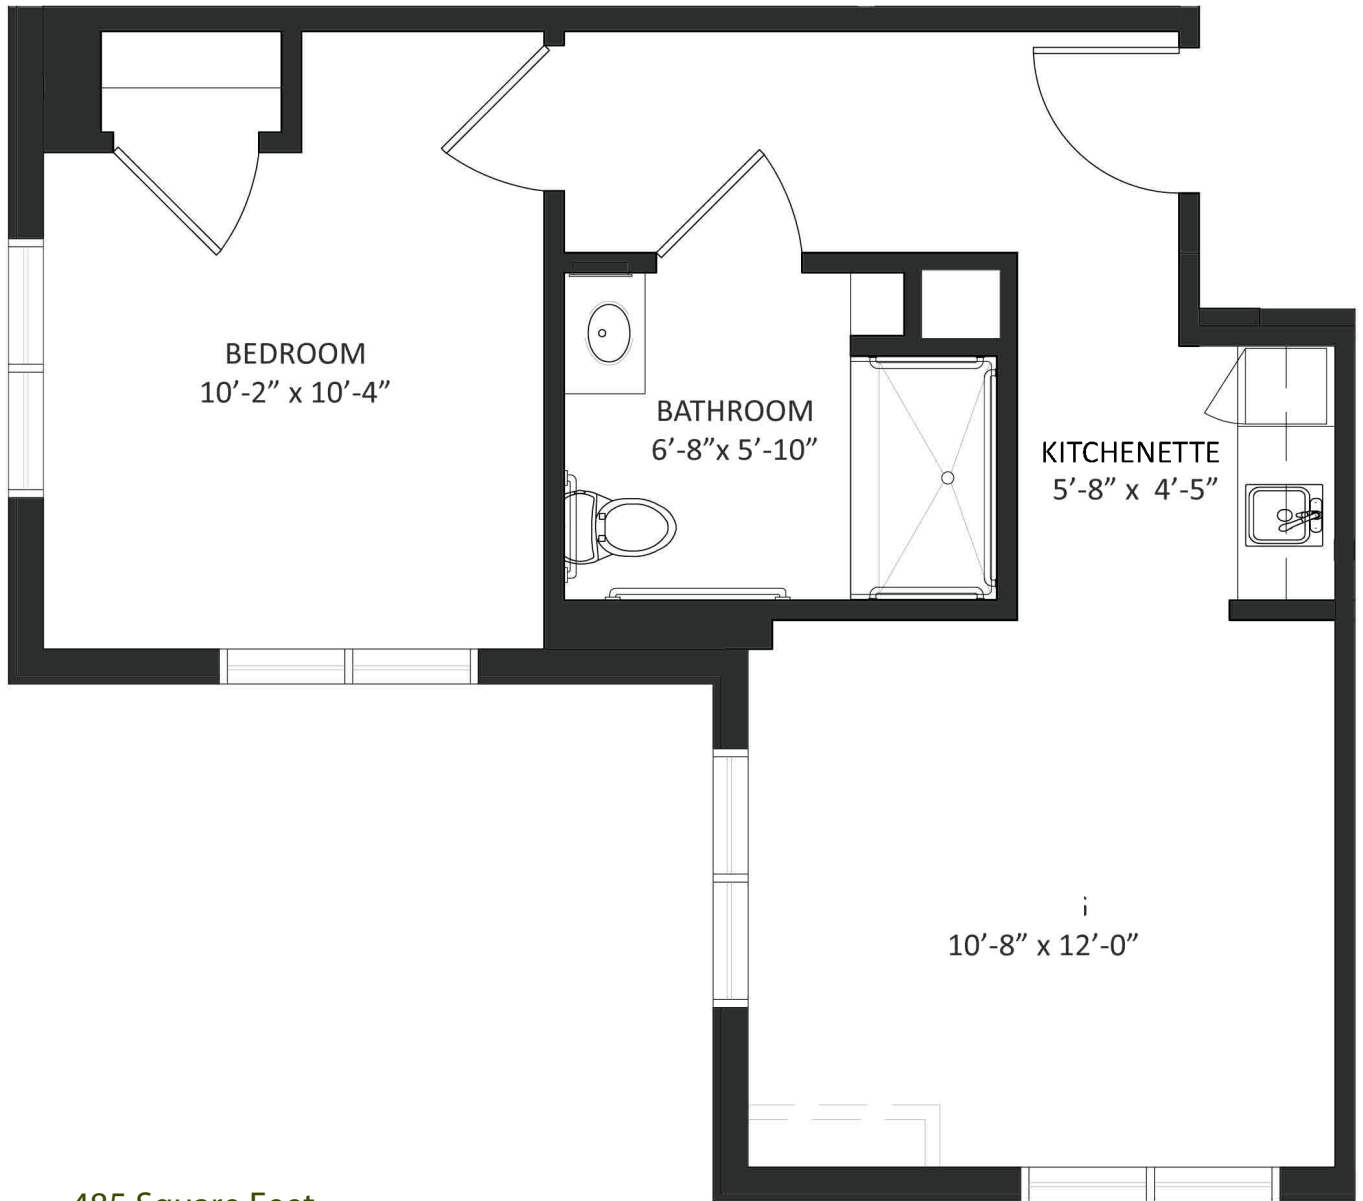

Nottingham Assisted Living One-Bedroom

485 Square Feet