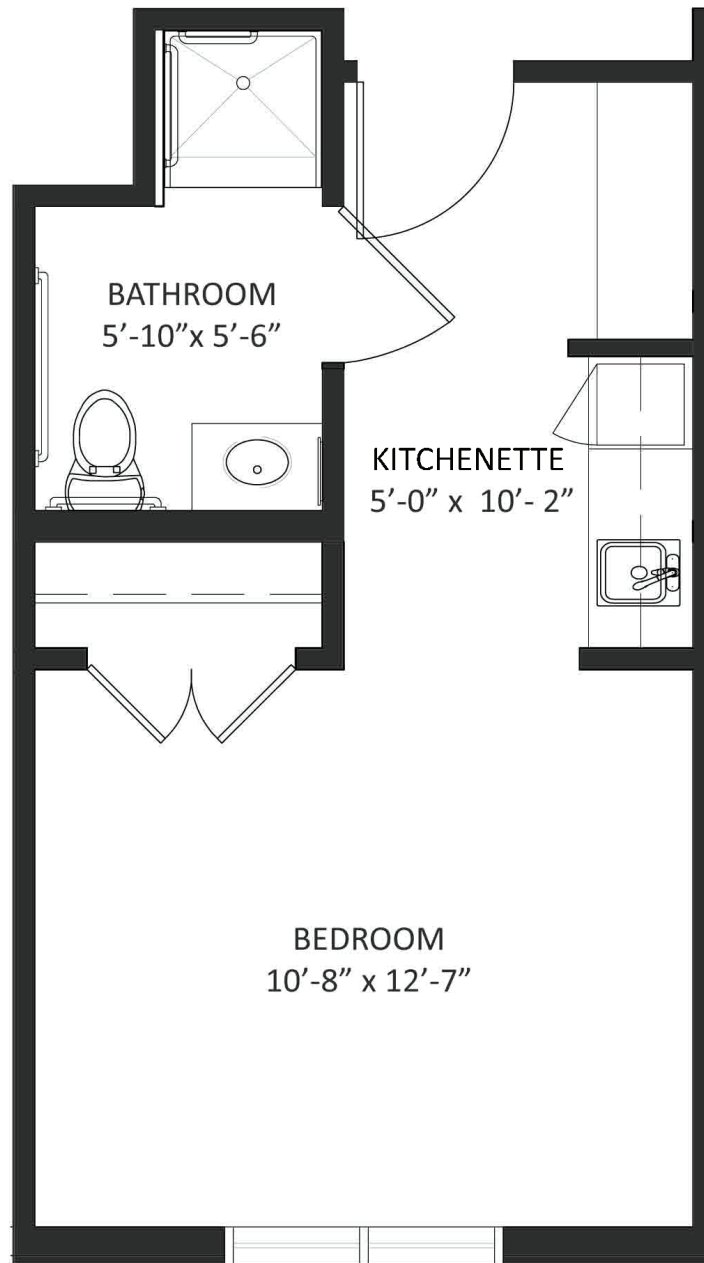

Manchester Studio

295 Square Feet