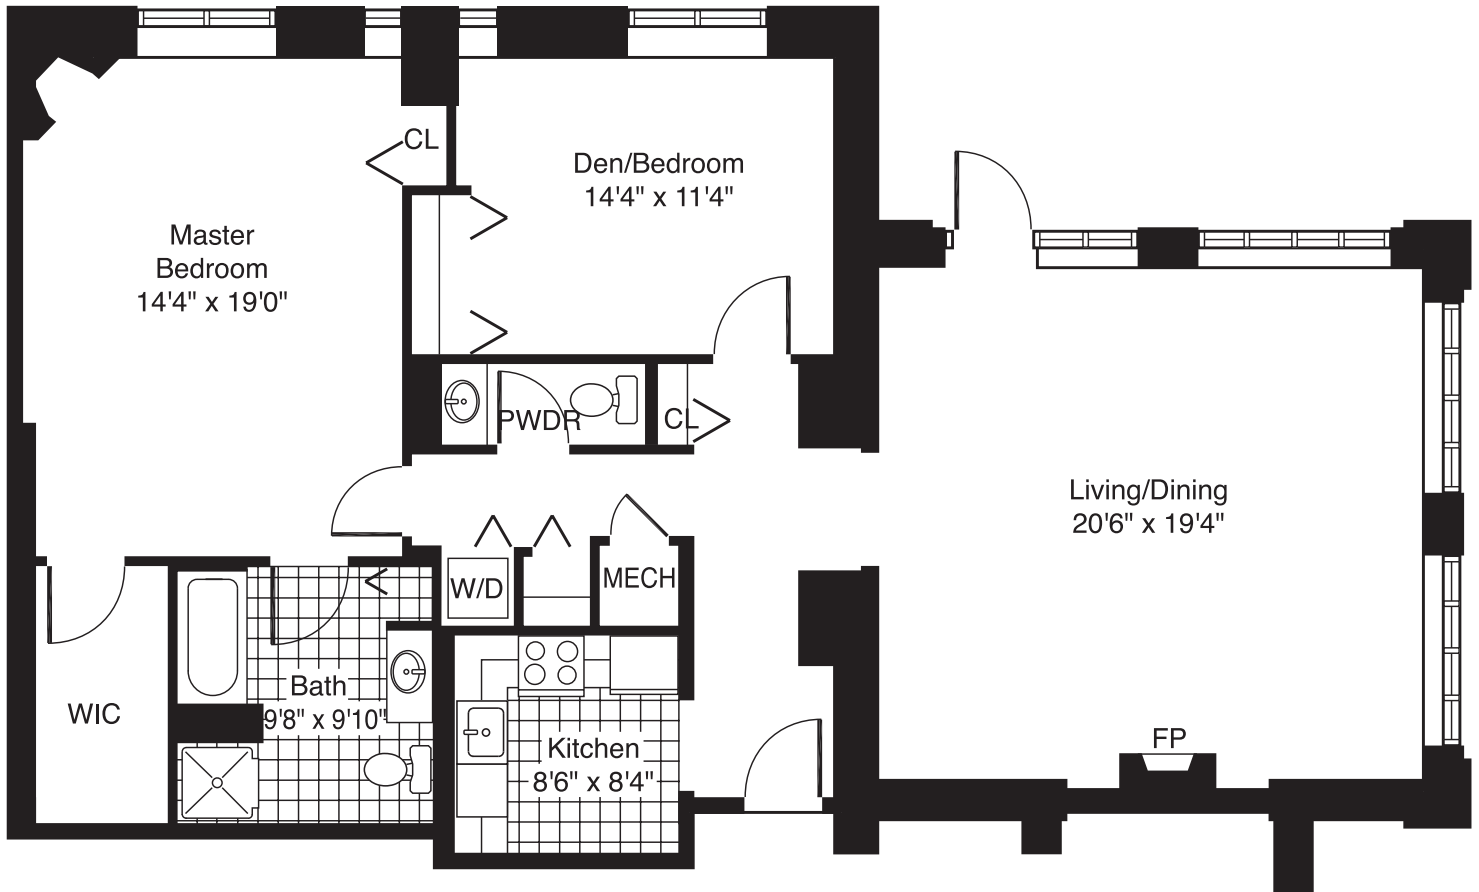

Hampton

2 Bedrooms, 1.5 Baths
1,528 Square Feet