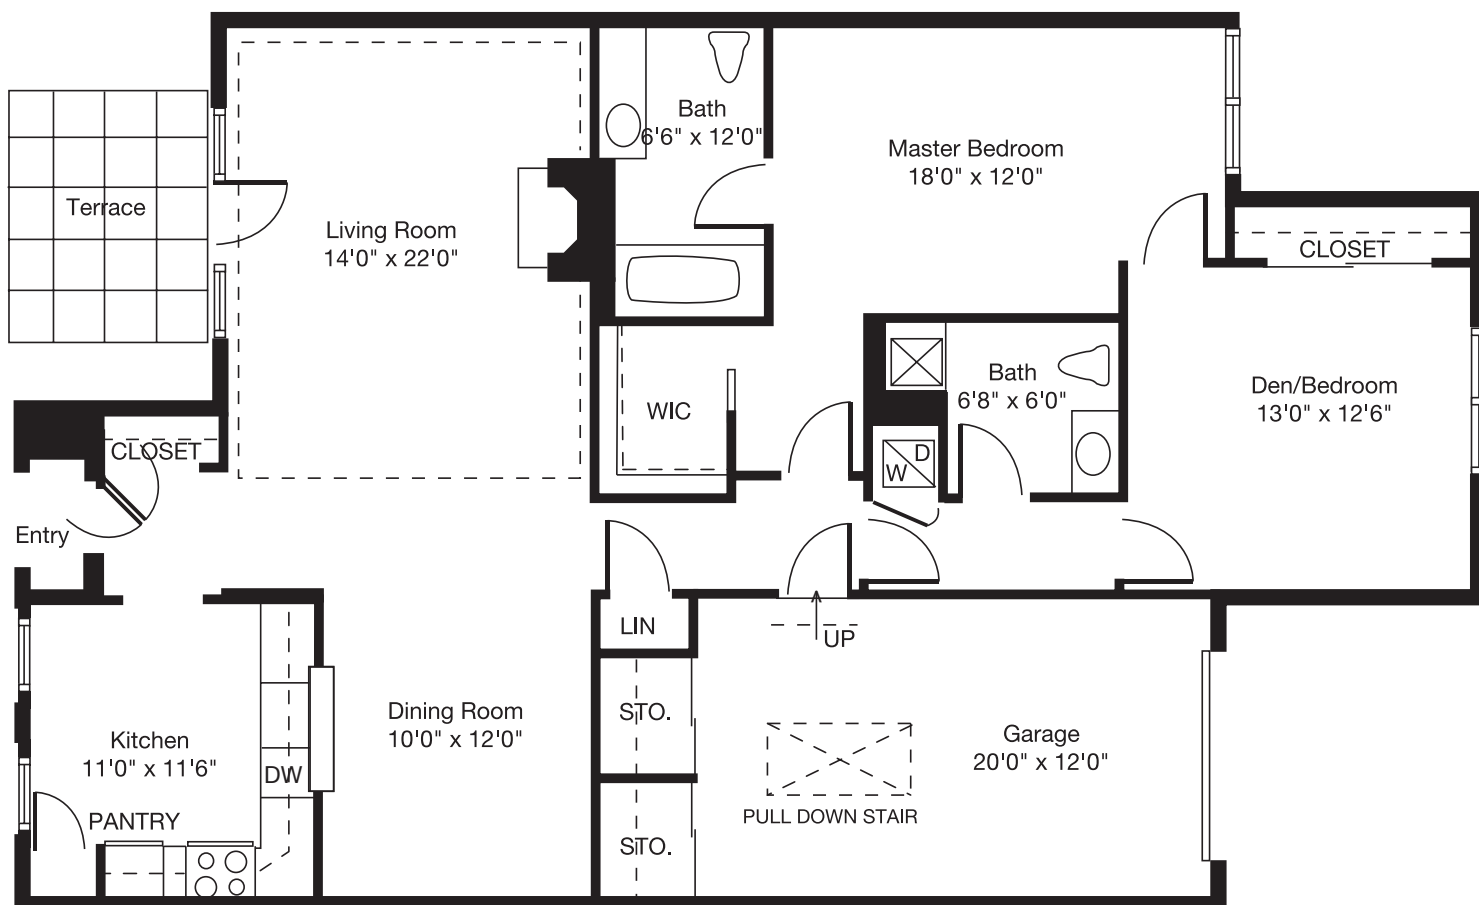

Gleneagle Villa

2 Bedrooms, 2 Baths

1,743 Square Feet