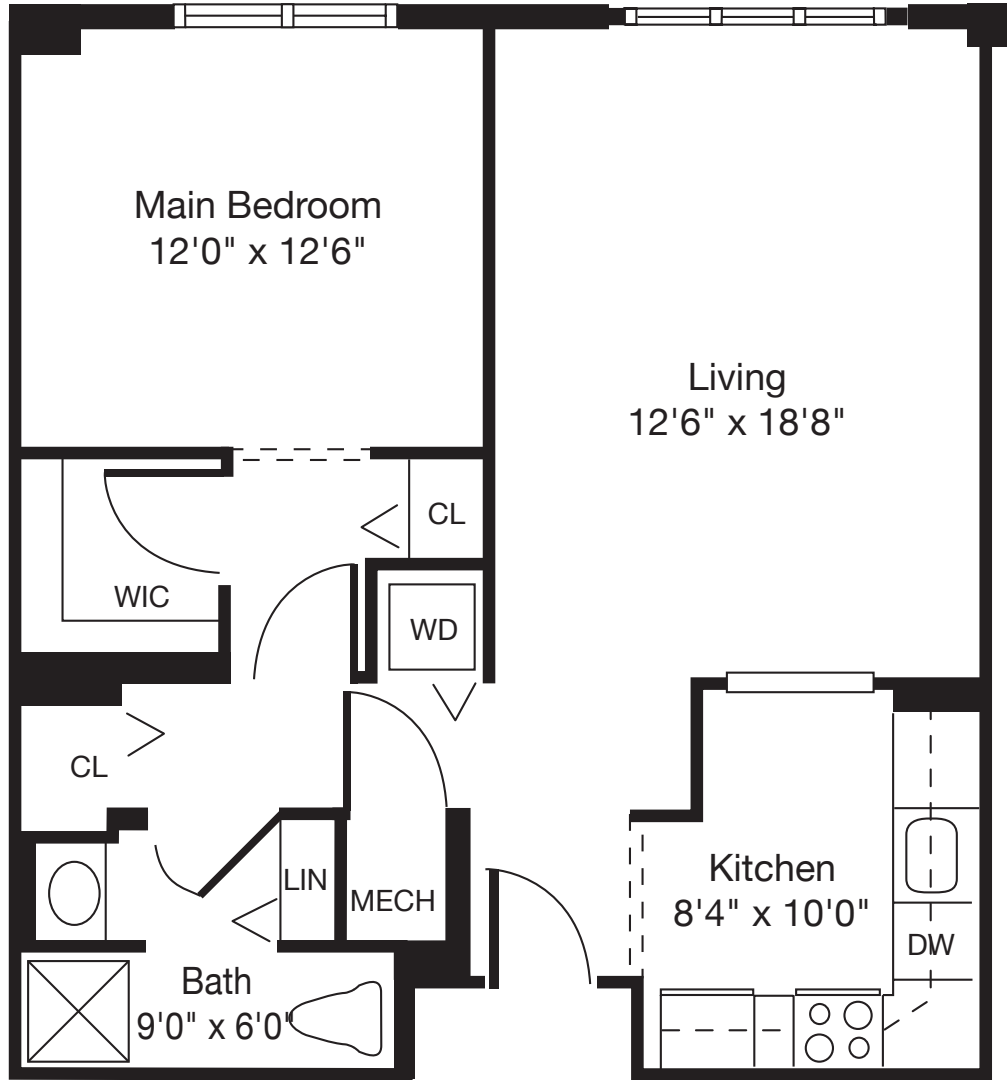

# Doral

1 Bedroom, 1 Bath  
753 Square Feet