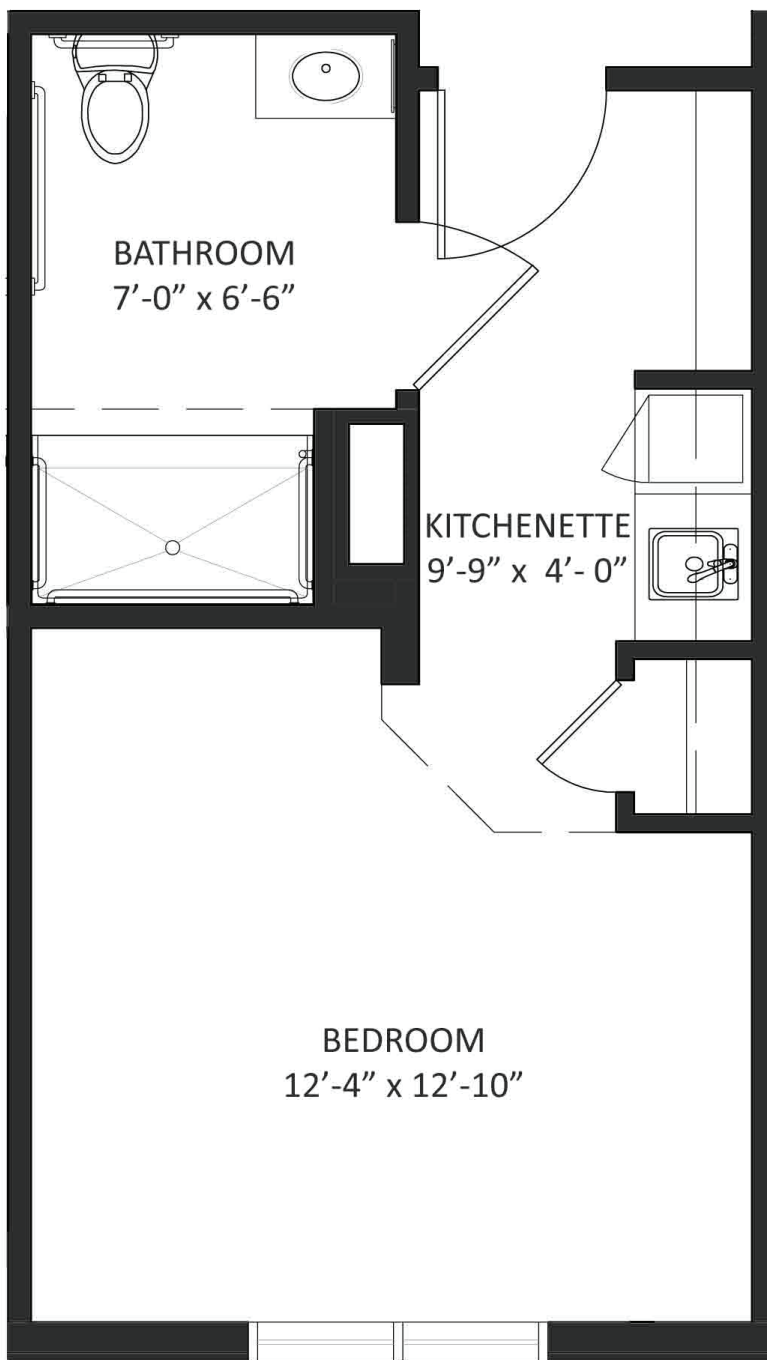

Cambridge Assisted Living Studio

311 Square Feet