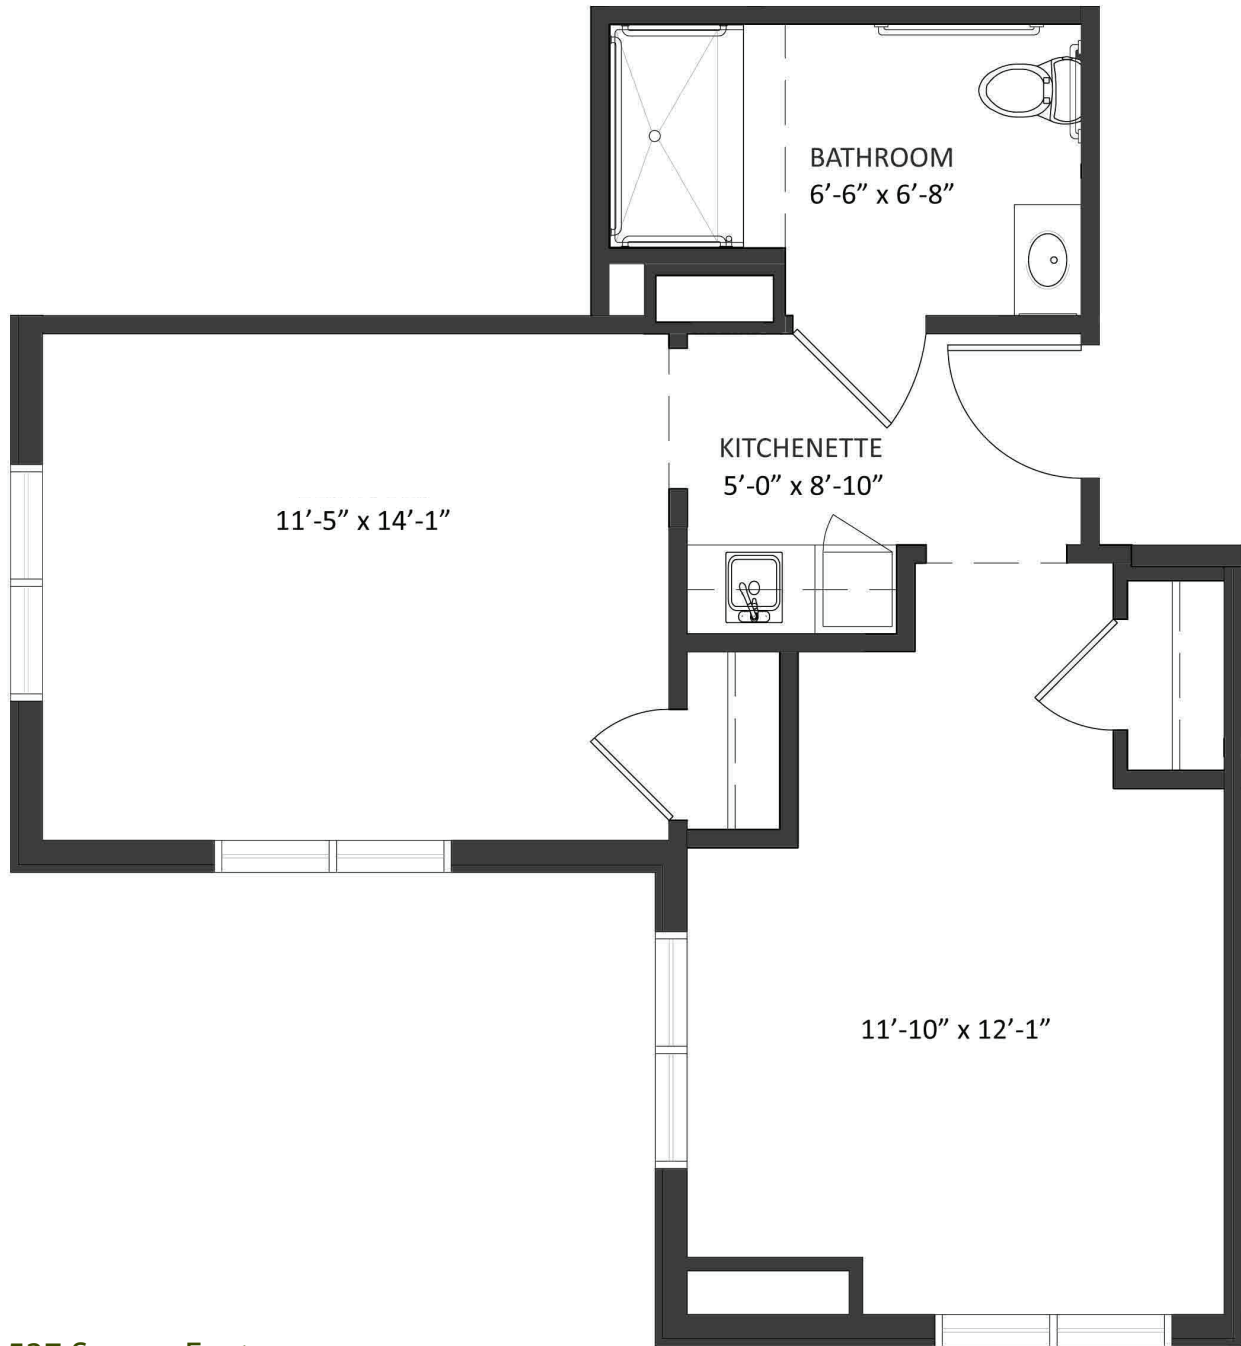

# Cambridge Assisted Living One-Bedroom

537 Square Feet