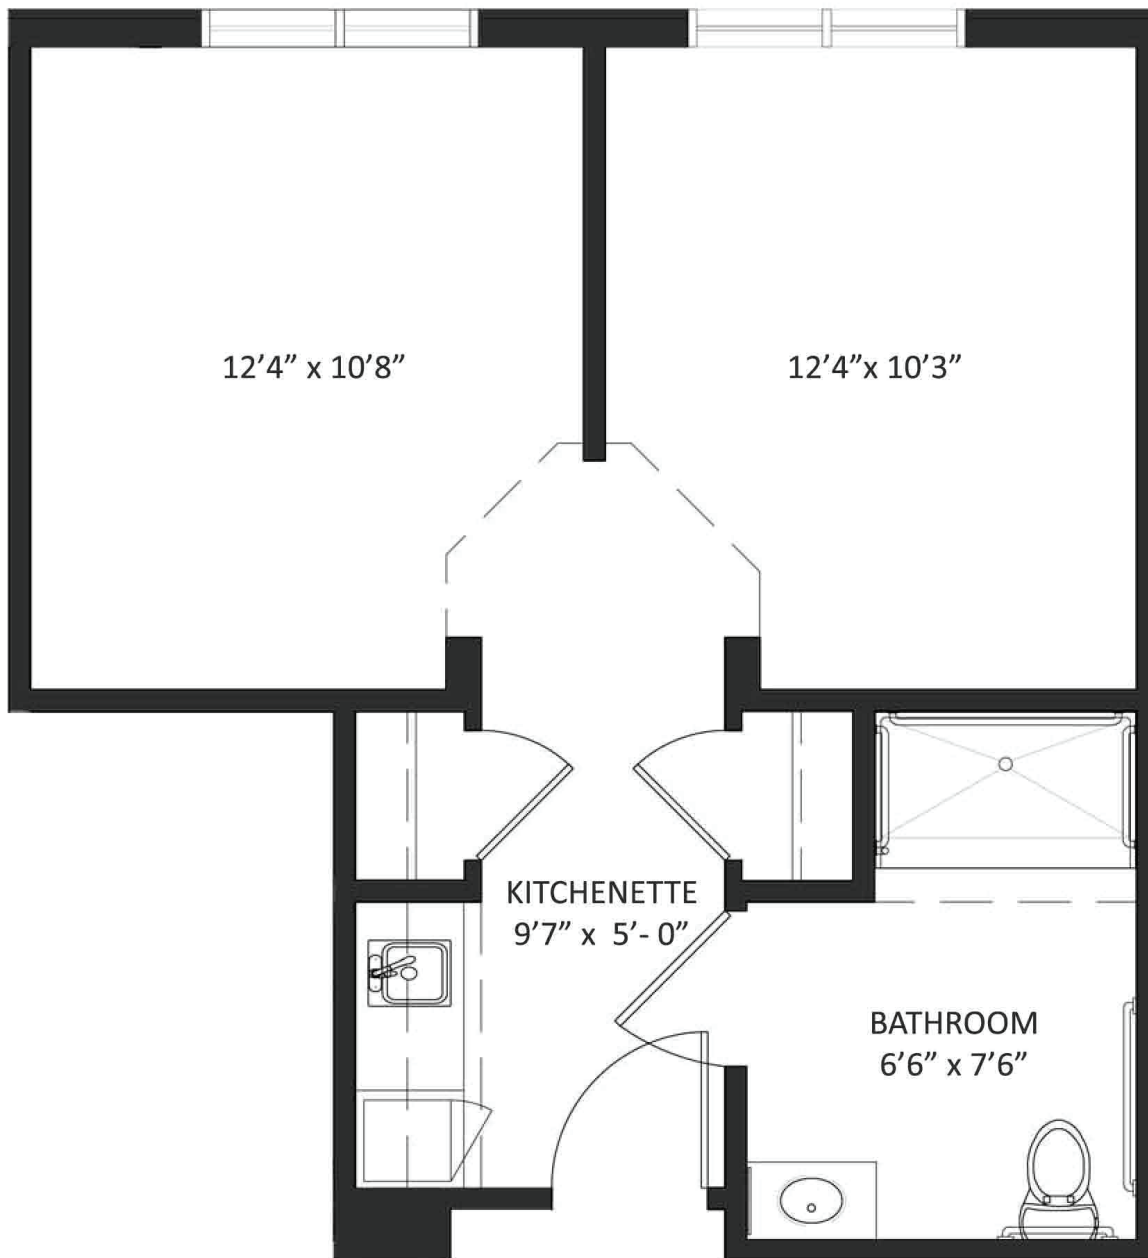

Cambridge Assisted Living One-Bedroom

444 Square Feet