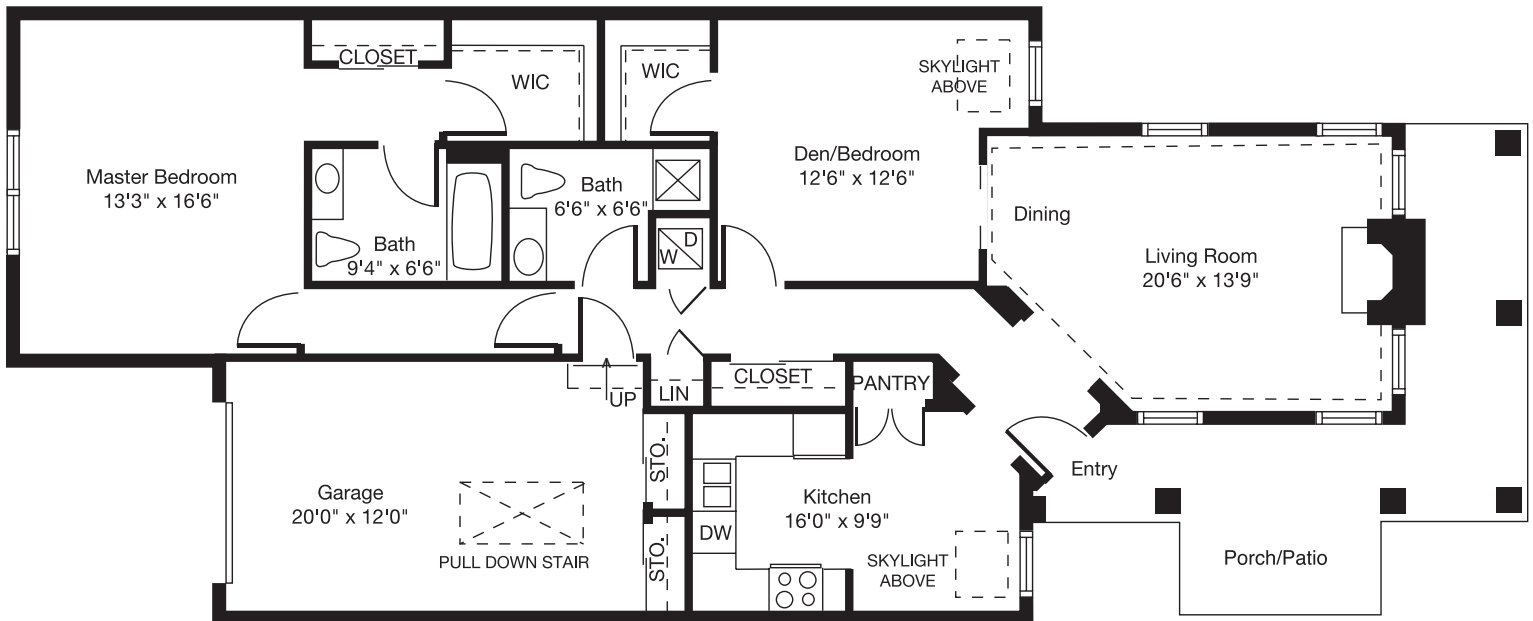

# Berkshire Villa

2 Bedrooms, 2 Baths  
1,660 Square Feet