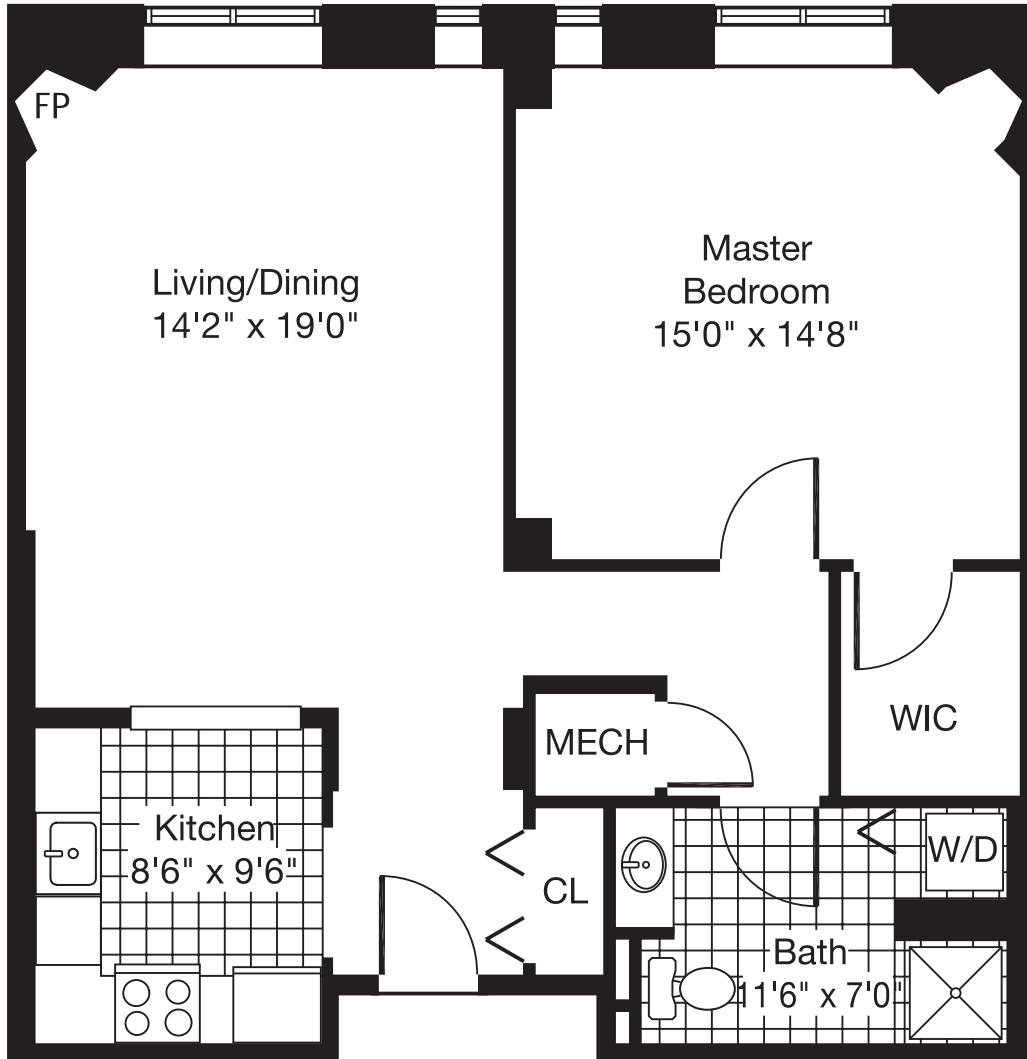

Berkdale

1 Bedroom, 1 Bath
930 Square Feet