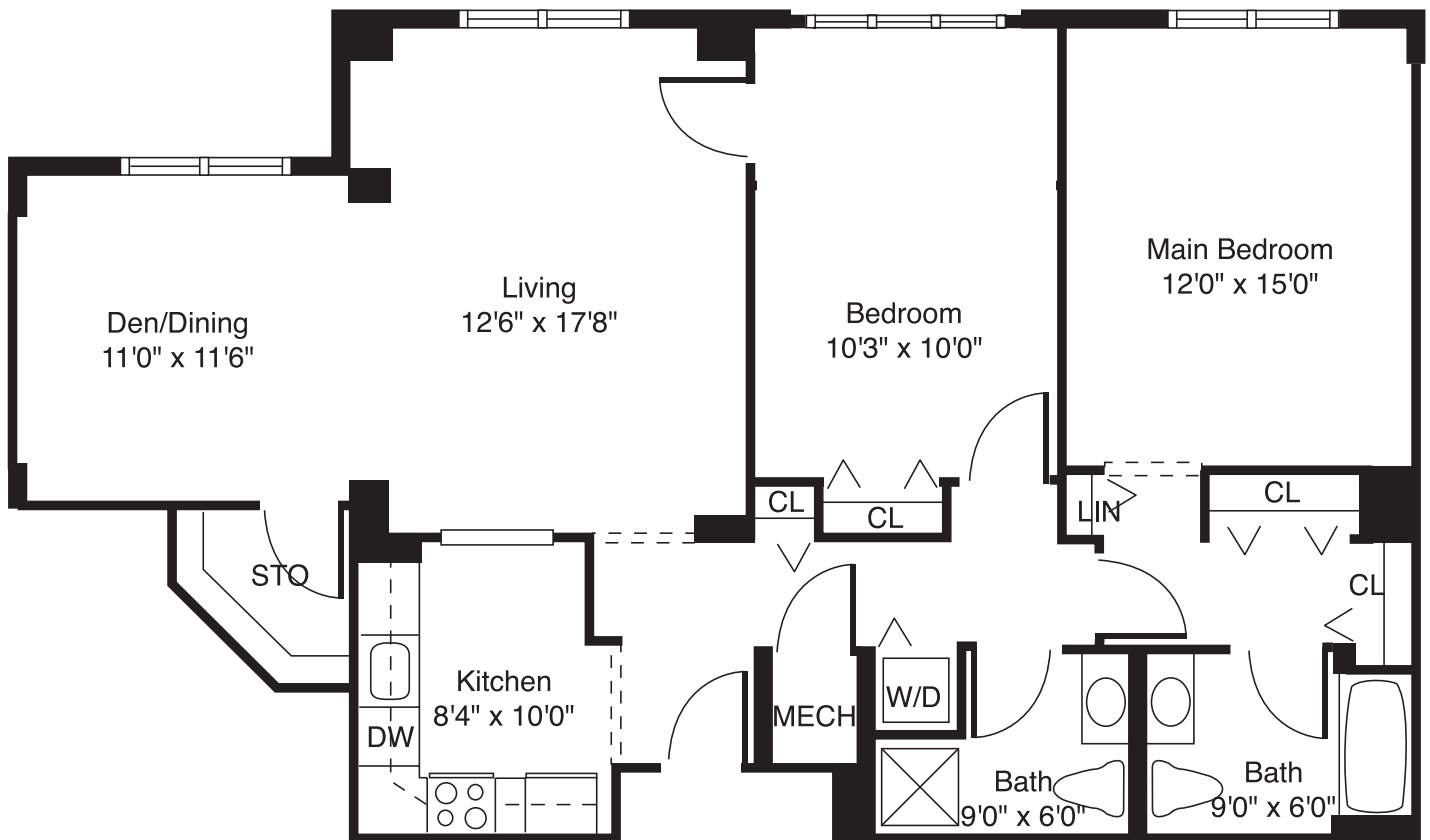

Baltusrol

2 Bedrooms with Den, 2 Baths
1,212 Square Feet