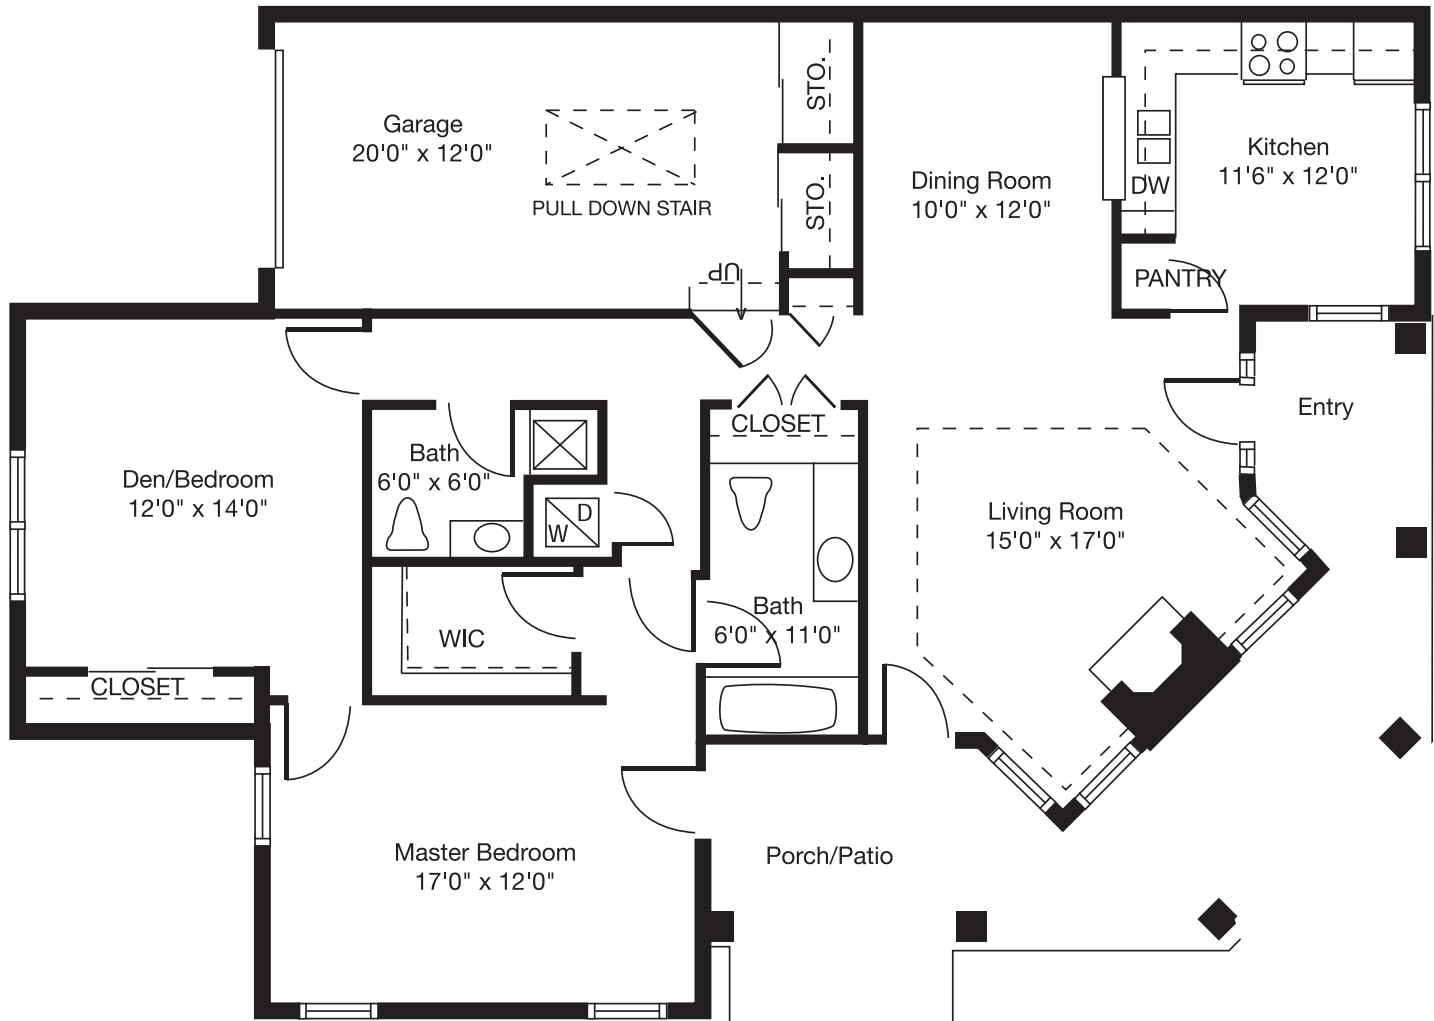

Addington Villa

2 Bedrooms, 2 Baths
1,735 Square Feet