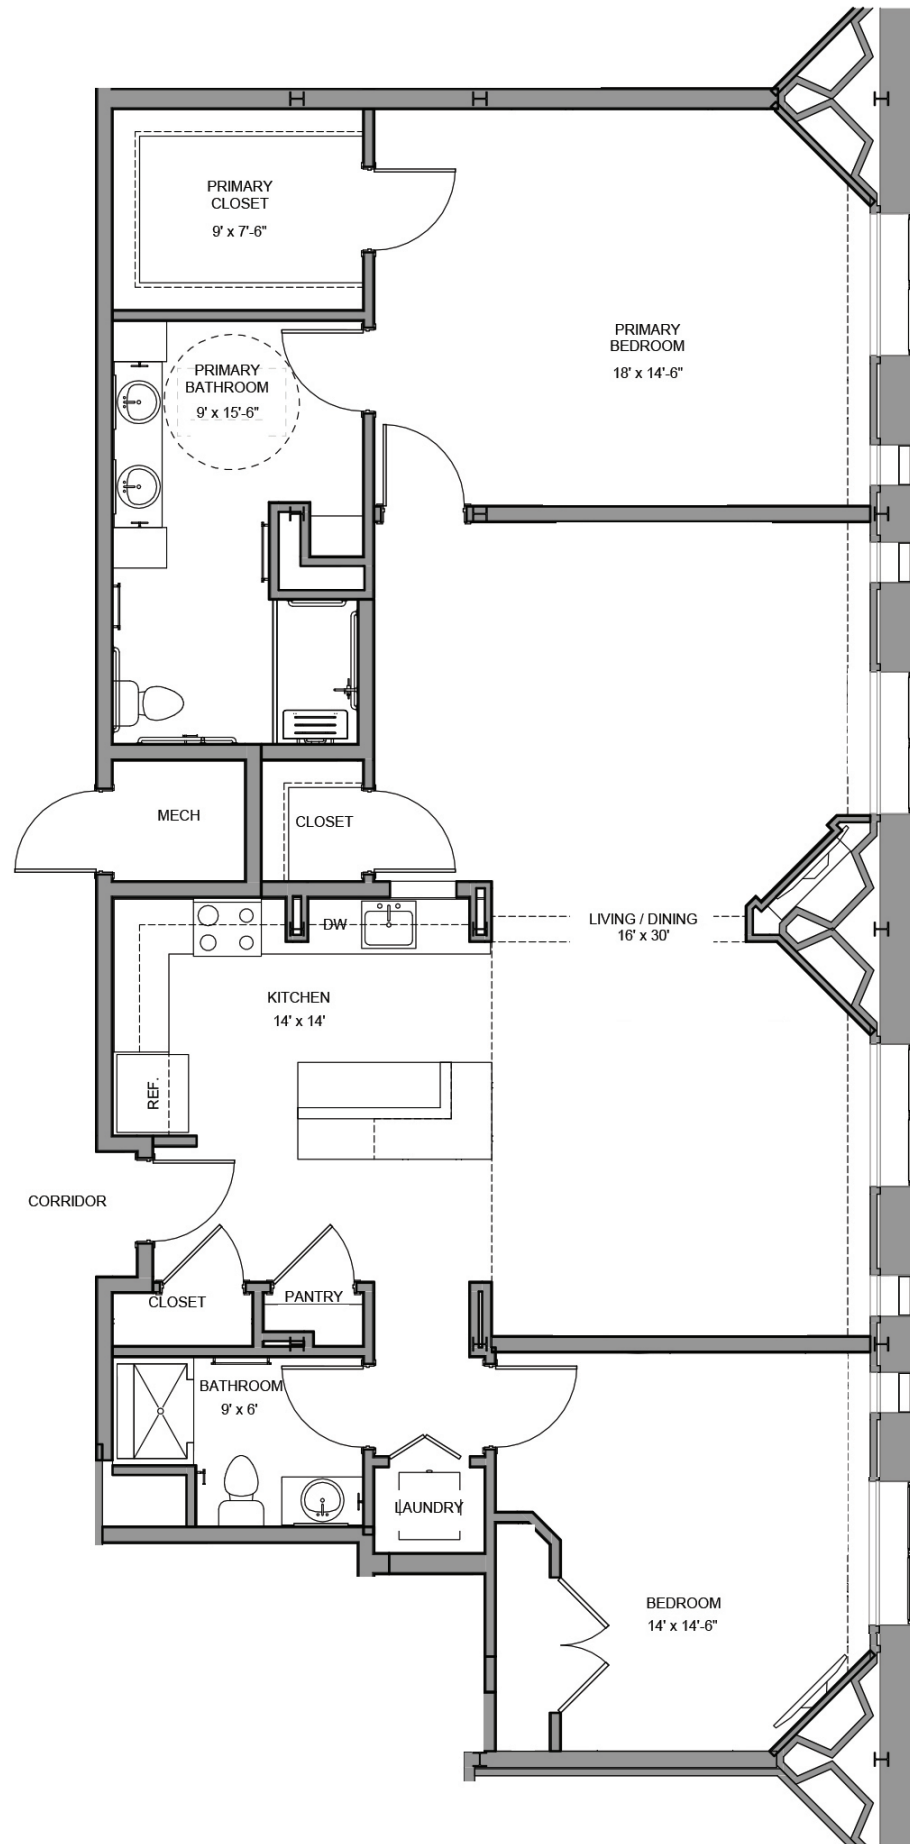

## THE ASHBROOK | THE KINGSTON

# THE ASHBROOK

2 BEDROOMS  
2 BATHROOMS

1,667 SQUARE FEET

APARTMENT #H470  
APARTMENT #H471

# THE KINGSTON

2 BEDROOM DELUXE  
2 BATHROOMS  
WITH DEN

2,147 SQUARE FEET

APARTMENT #H570  
APARTMENT #H571