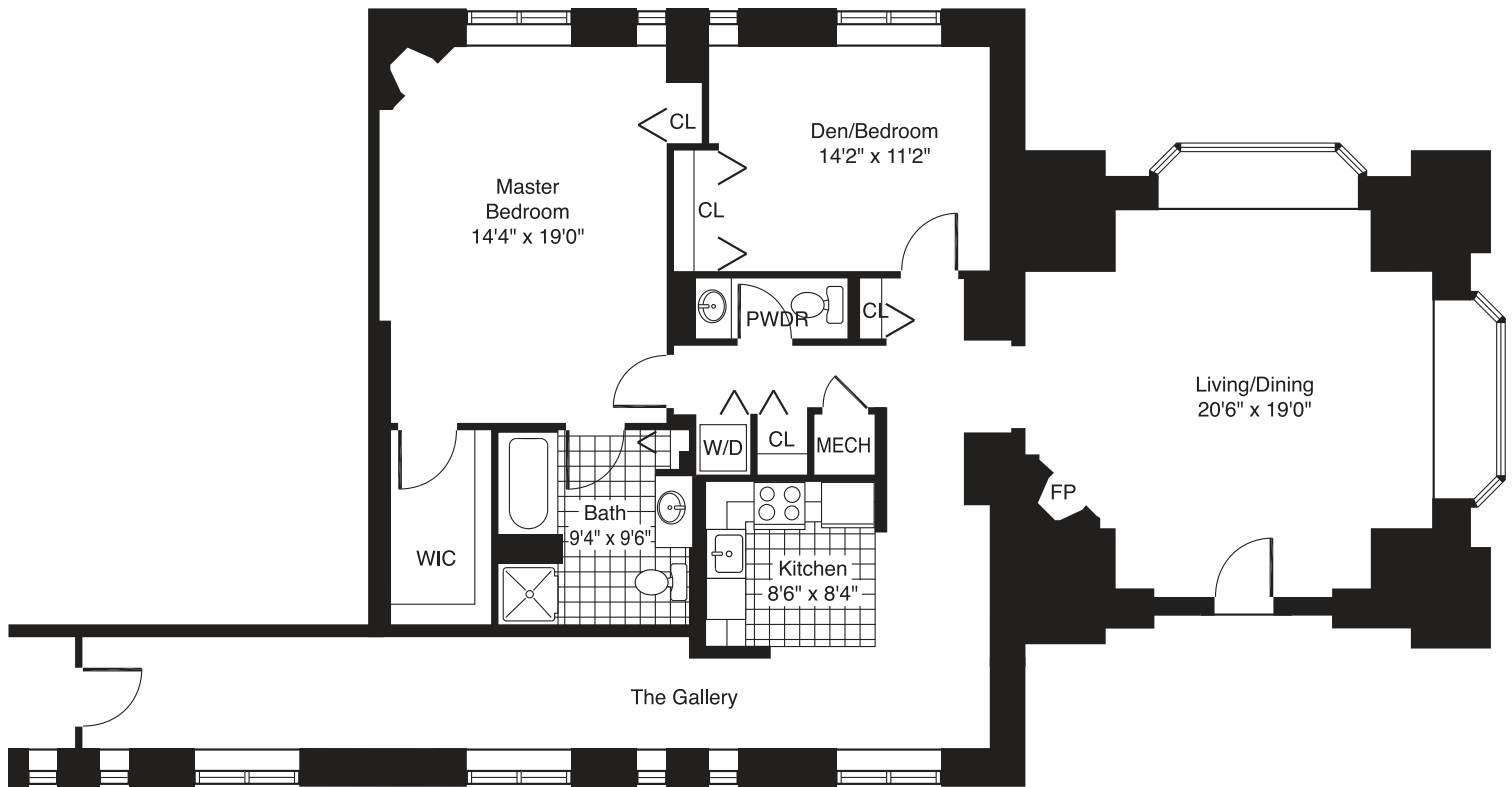

# Wedgewood

2 Bedrooms, 1.5 Baths

1,790 Square Feet