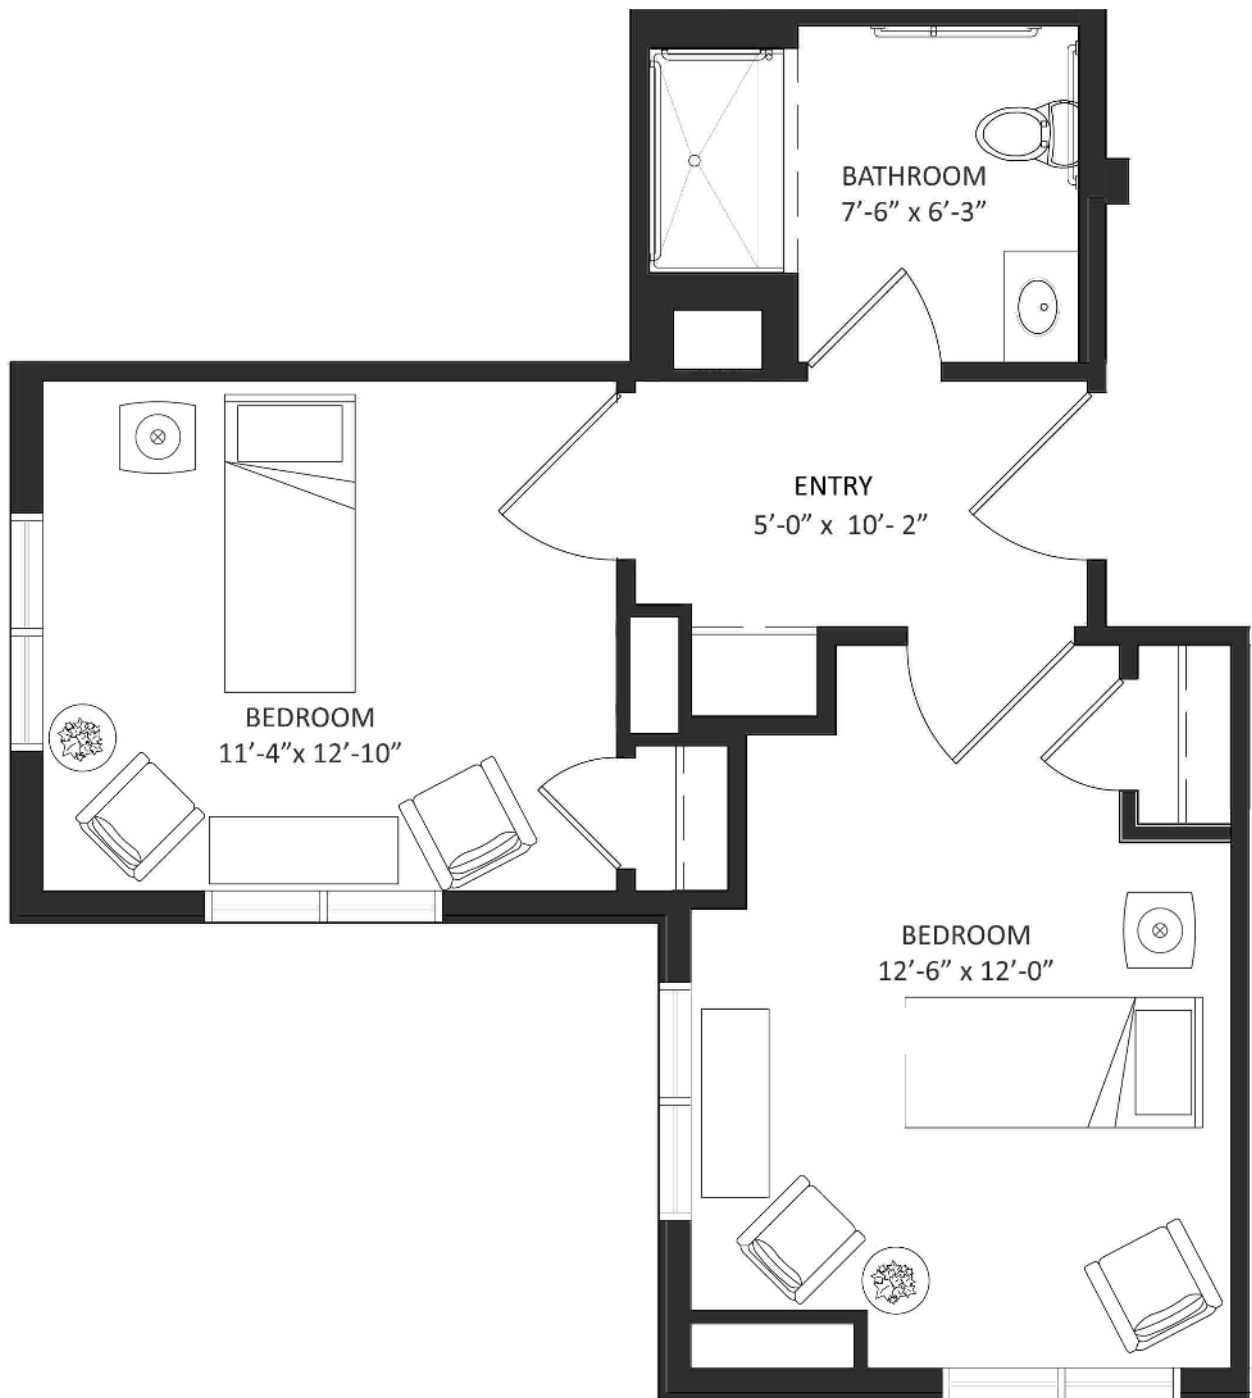

Sheffield Shared Suite

538 Square Feet