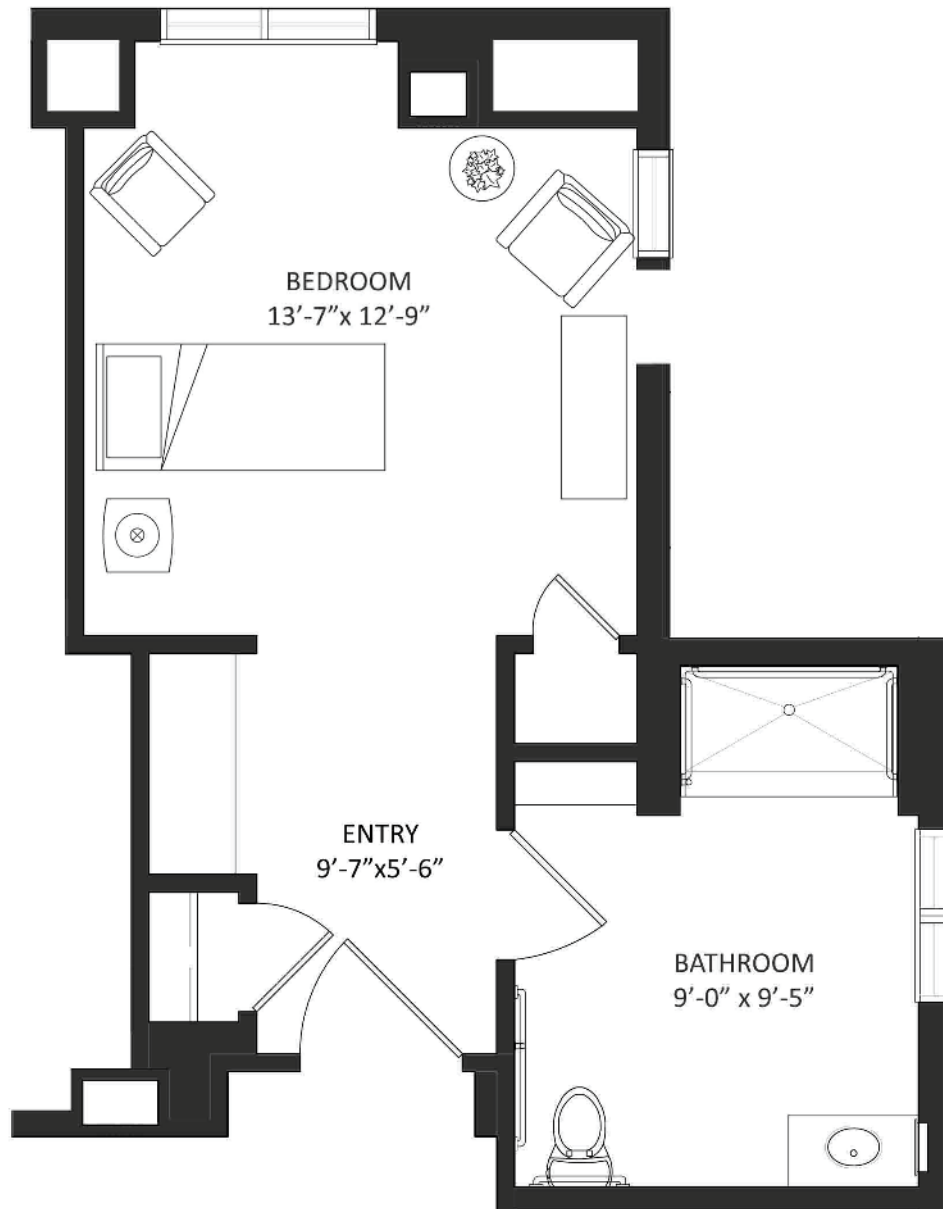

Sheffield Studio

370 Square Feet