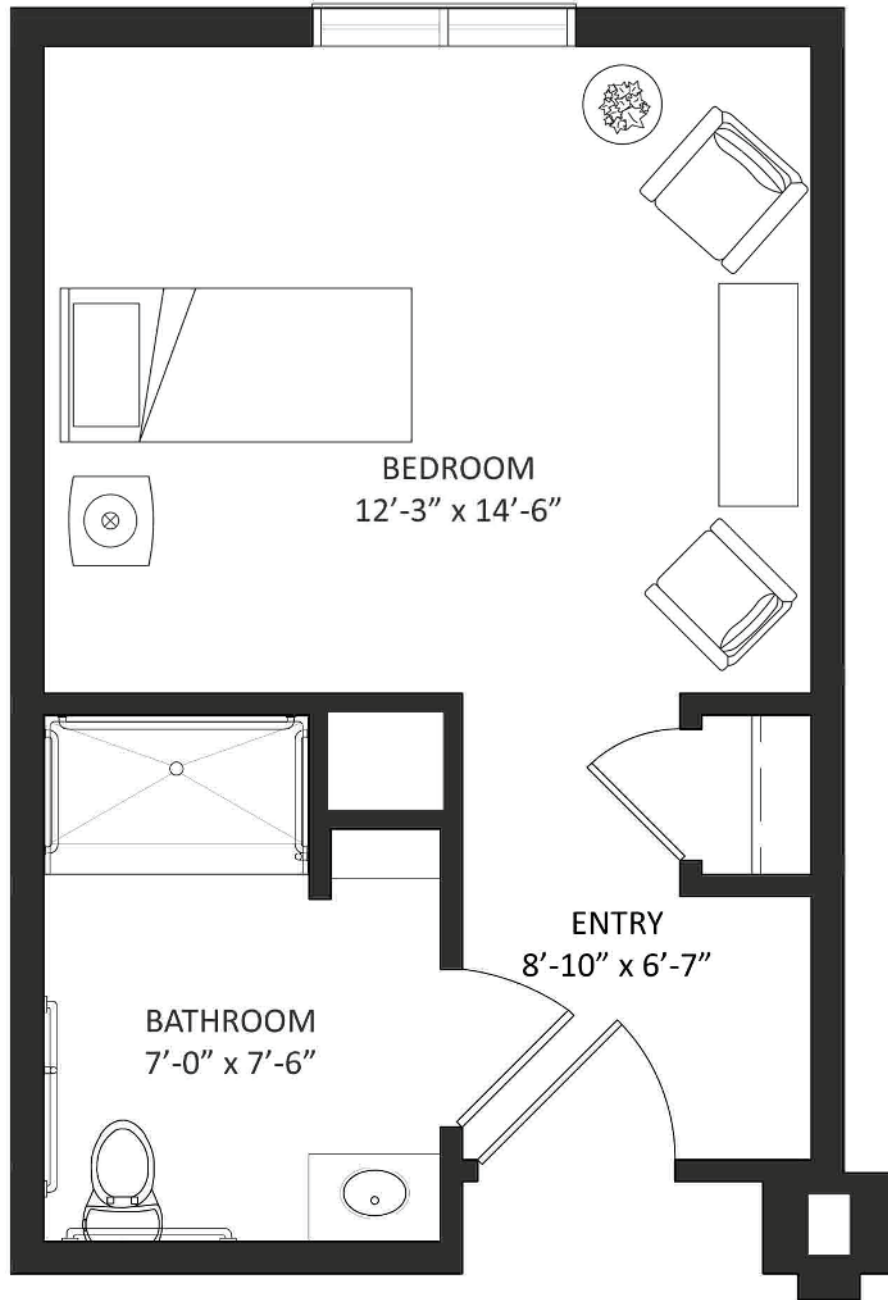

Sheffield Studio

355 Square Feet