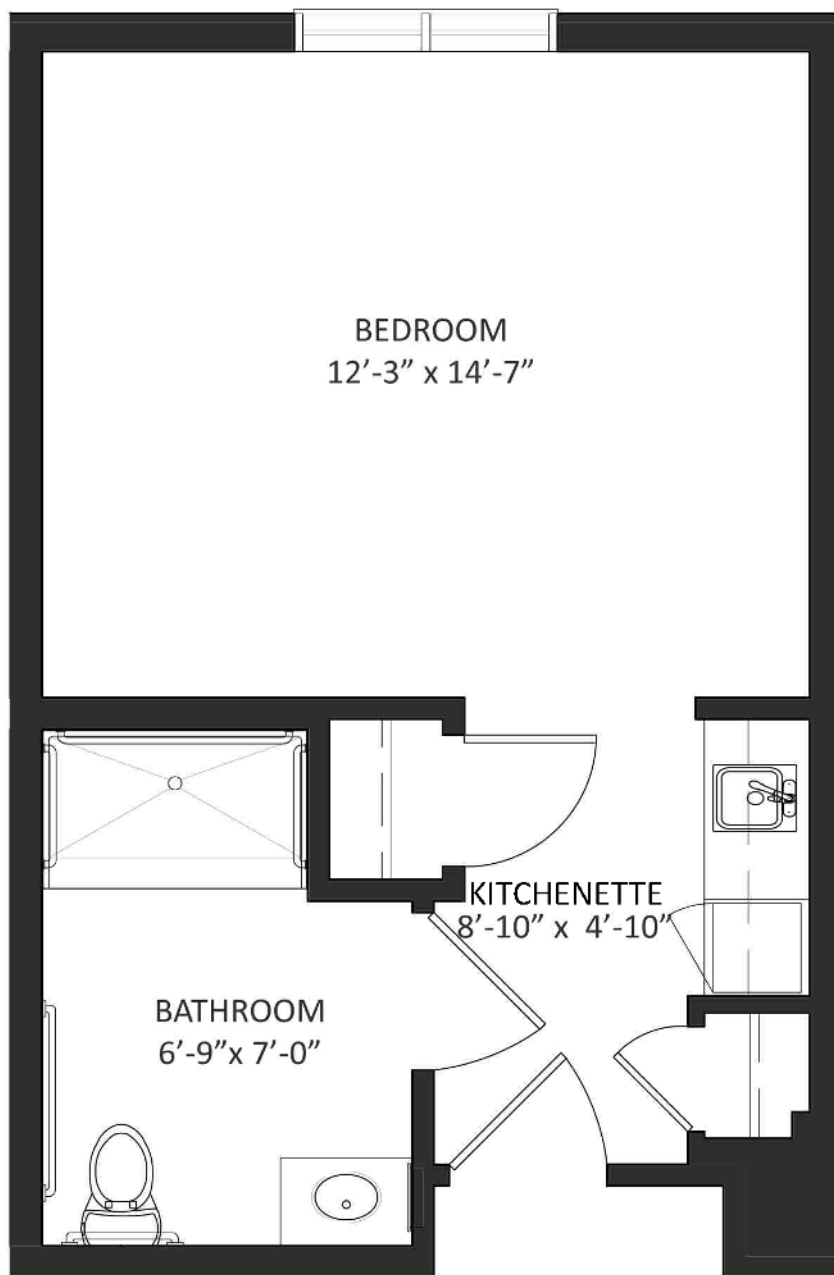

Nottingham Assisted Living Studio

350 Square Feet