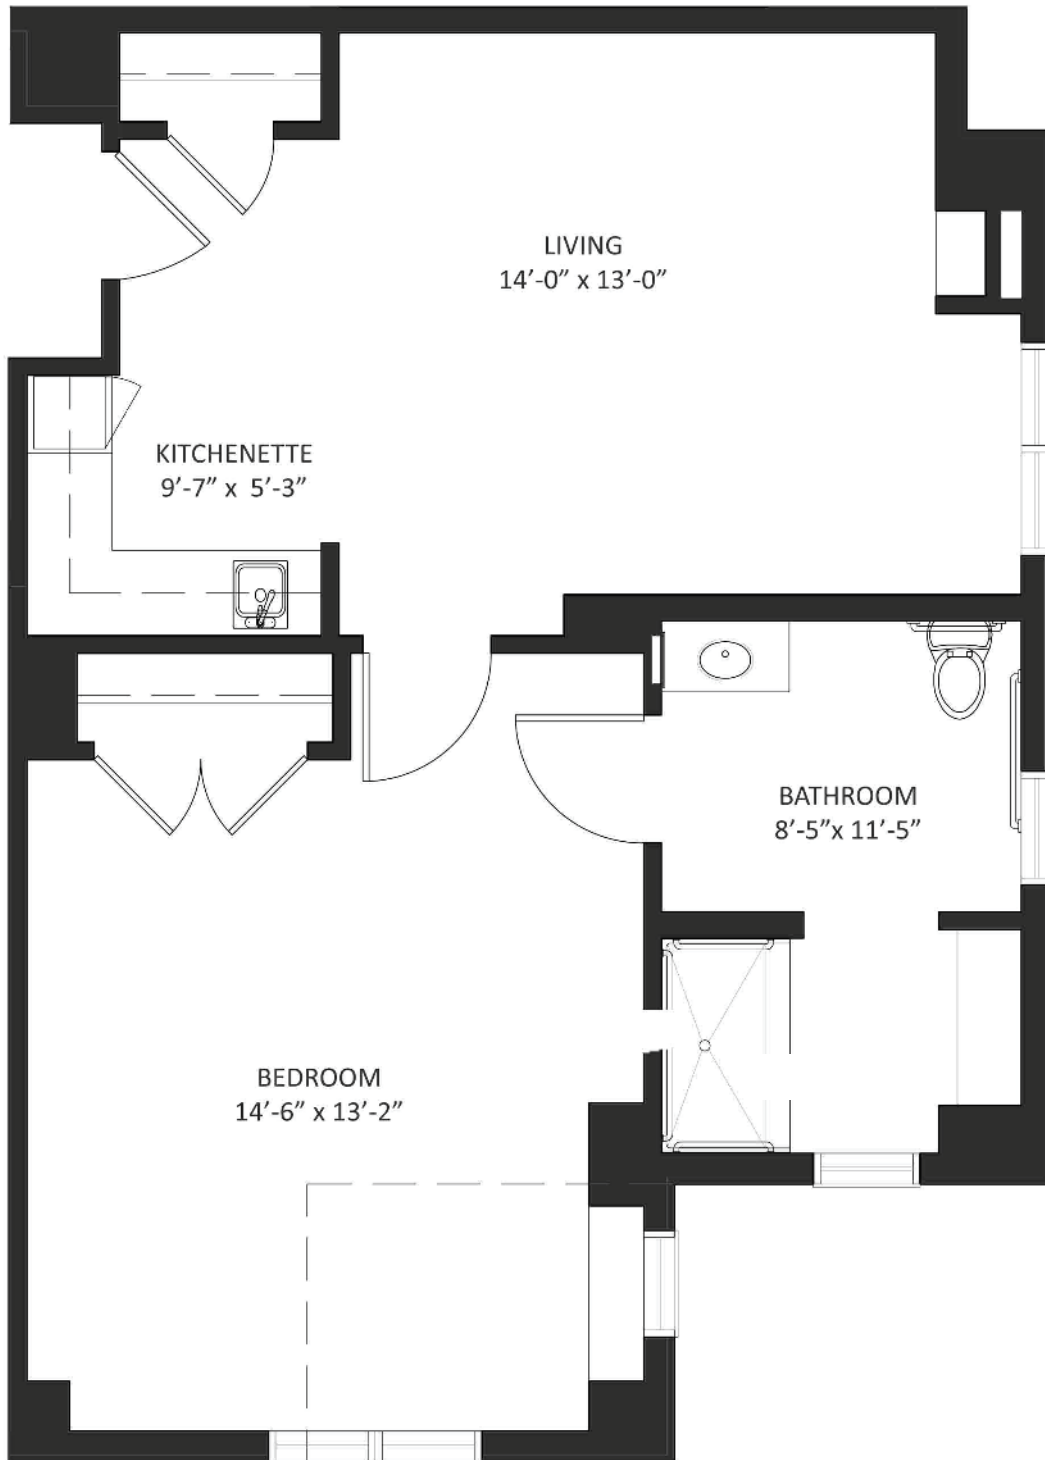

Nottingham Assisted Living One-Bedroom

723 Square Feet