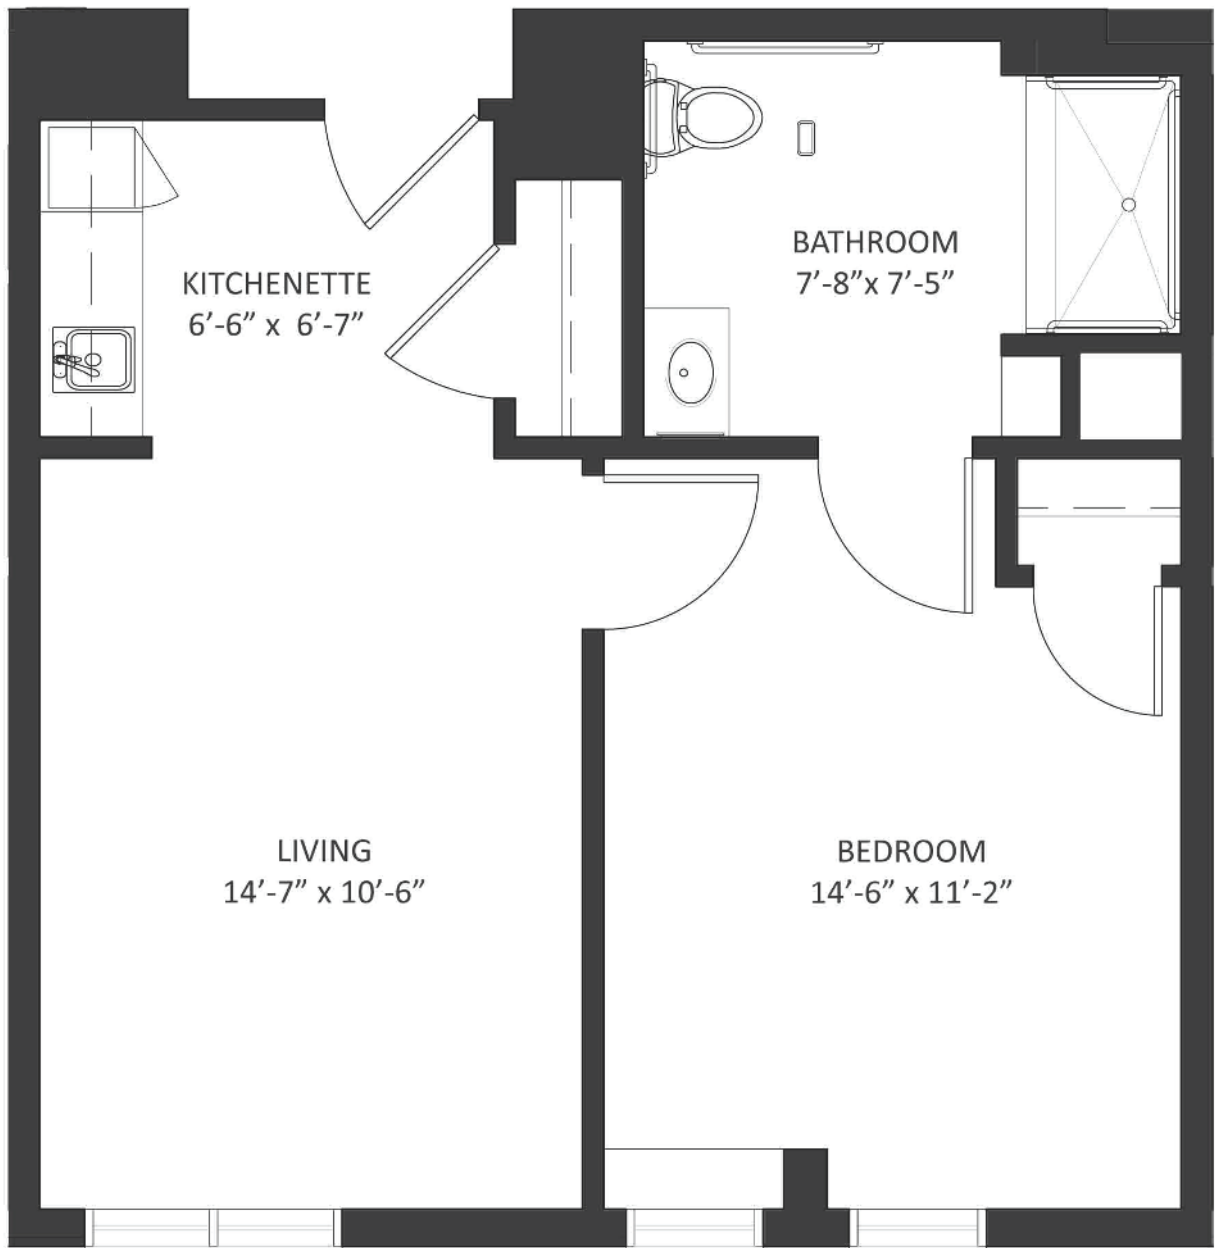

# Nottingham Assisted Living One-Bedroom

523 Square Feet