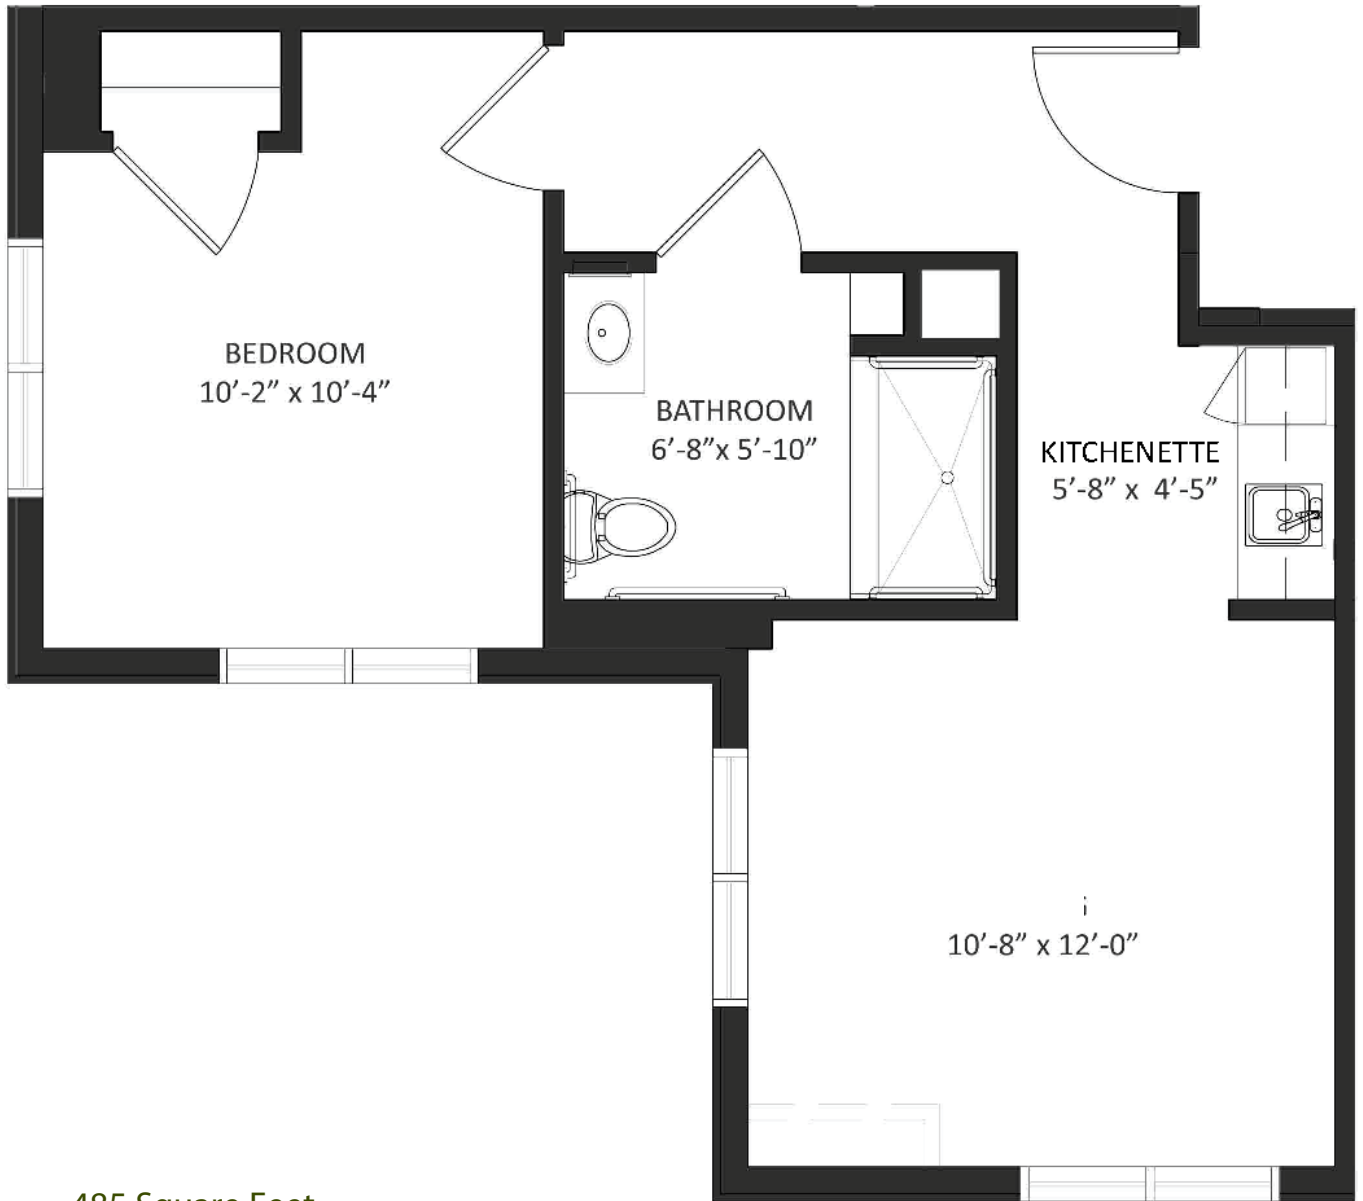

# Nottingham Assisted Living One-Bedroom

485 Square Feet