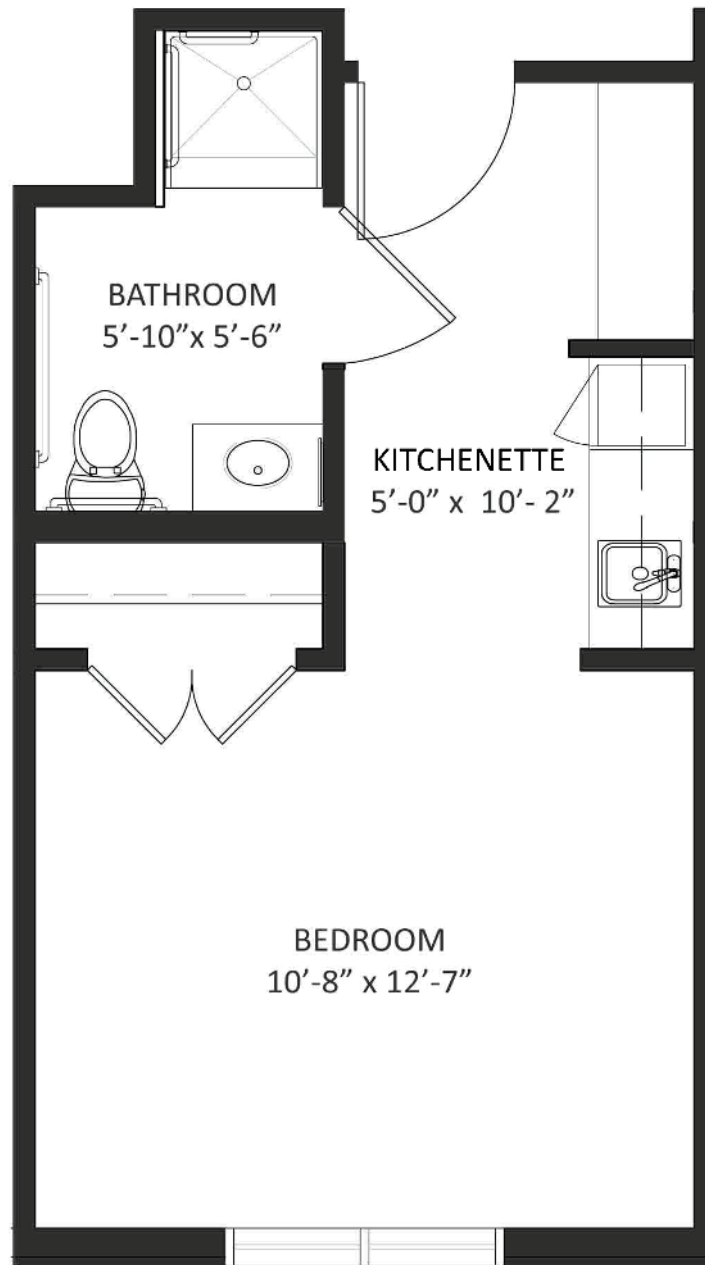

Manchester Studio

295 Square Feet