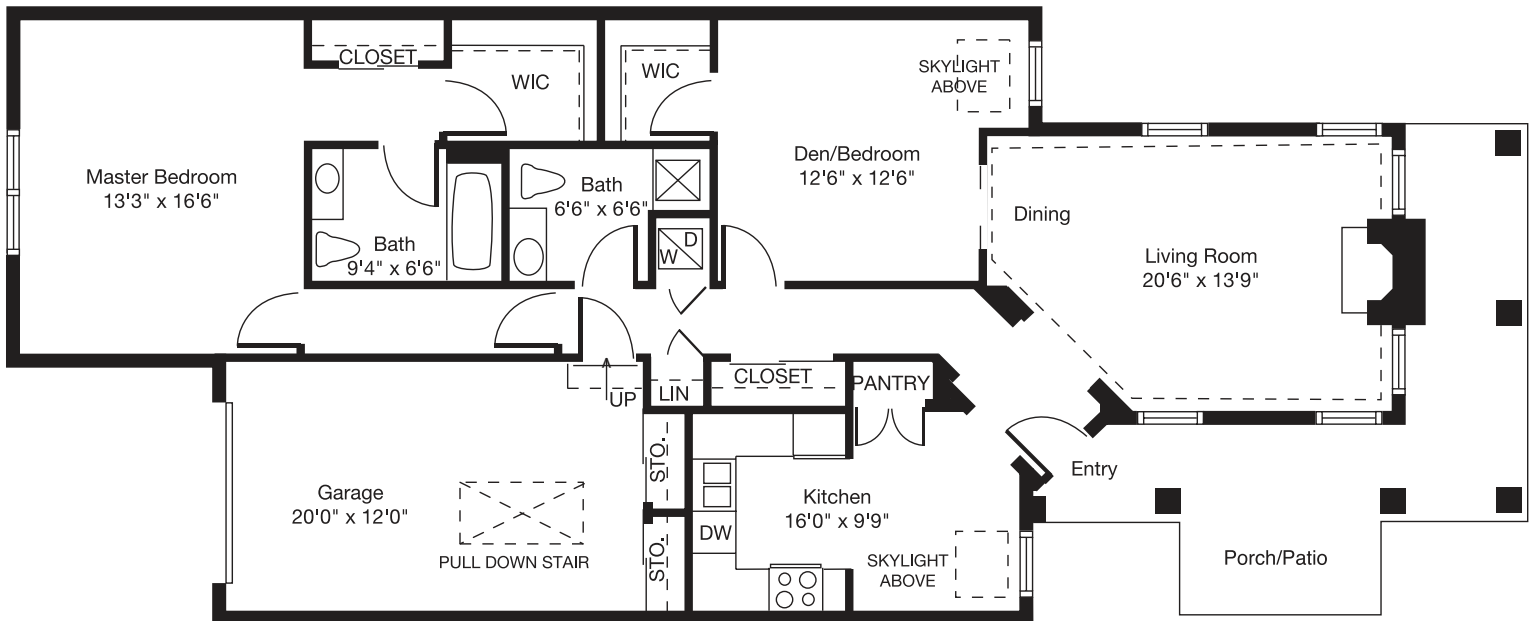

Berkshire Villa

2 Bedrooms, 2 Baths
1,660 Square Feet