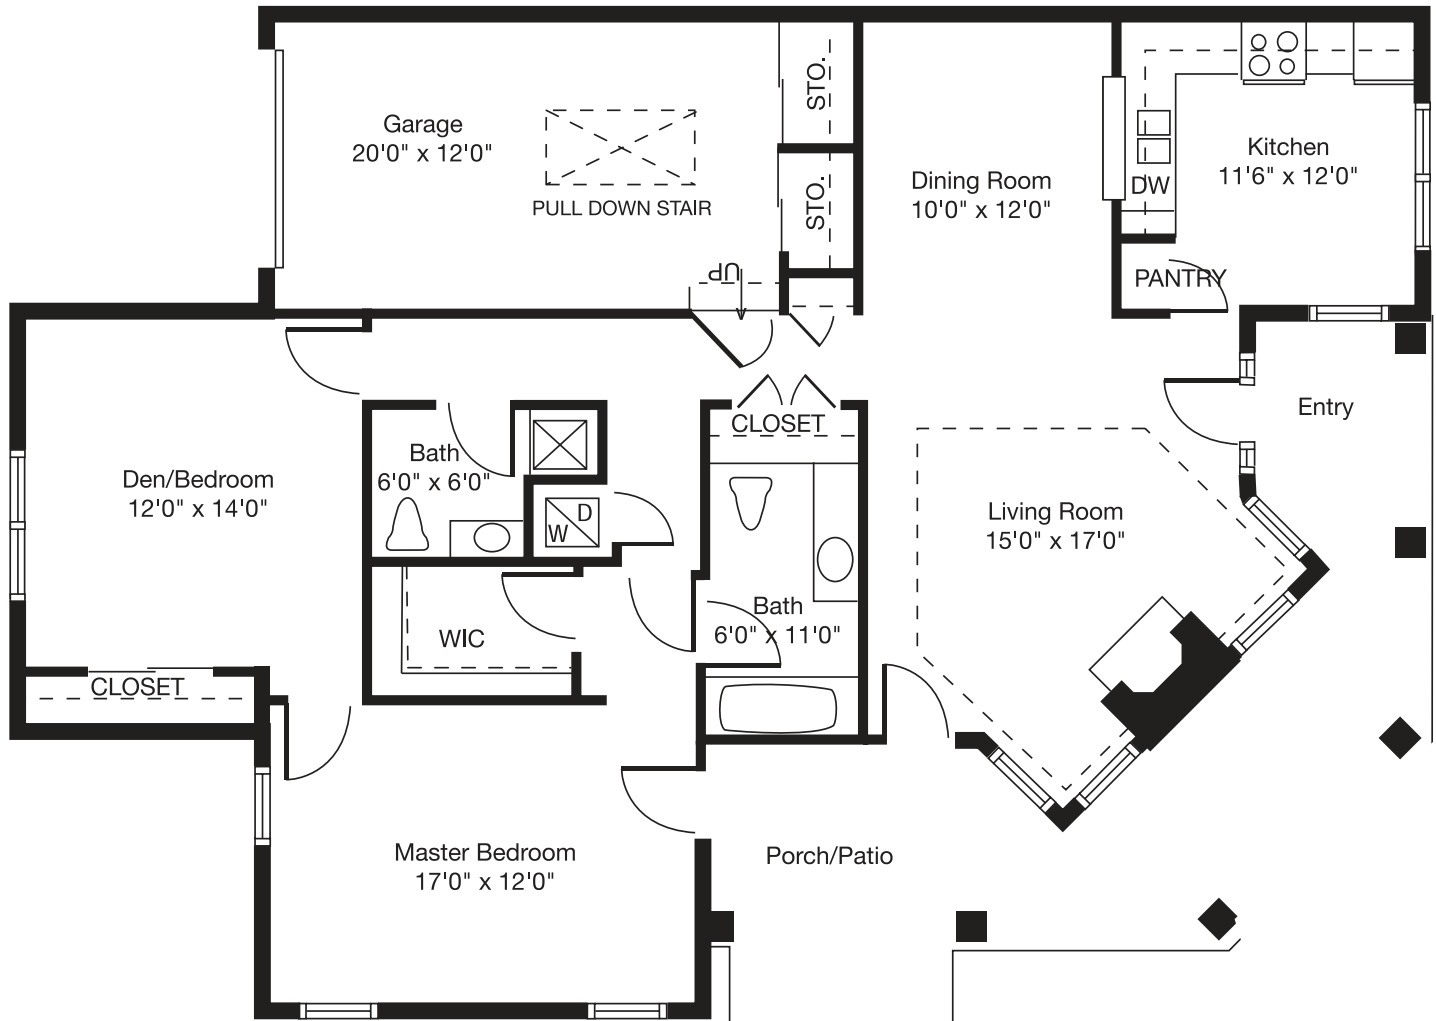

Addington Villa

2 Bedrooms, 2 Baths
1,735 Square Feet