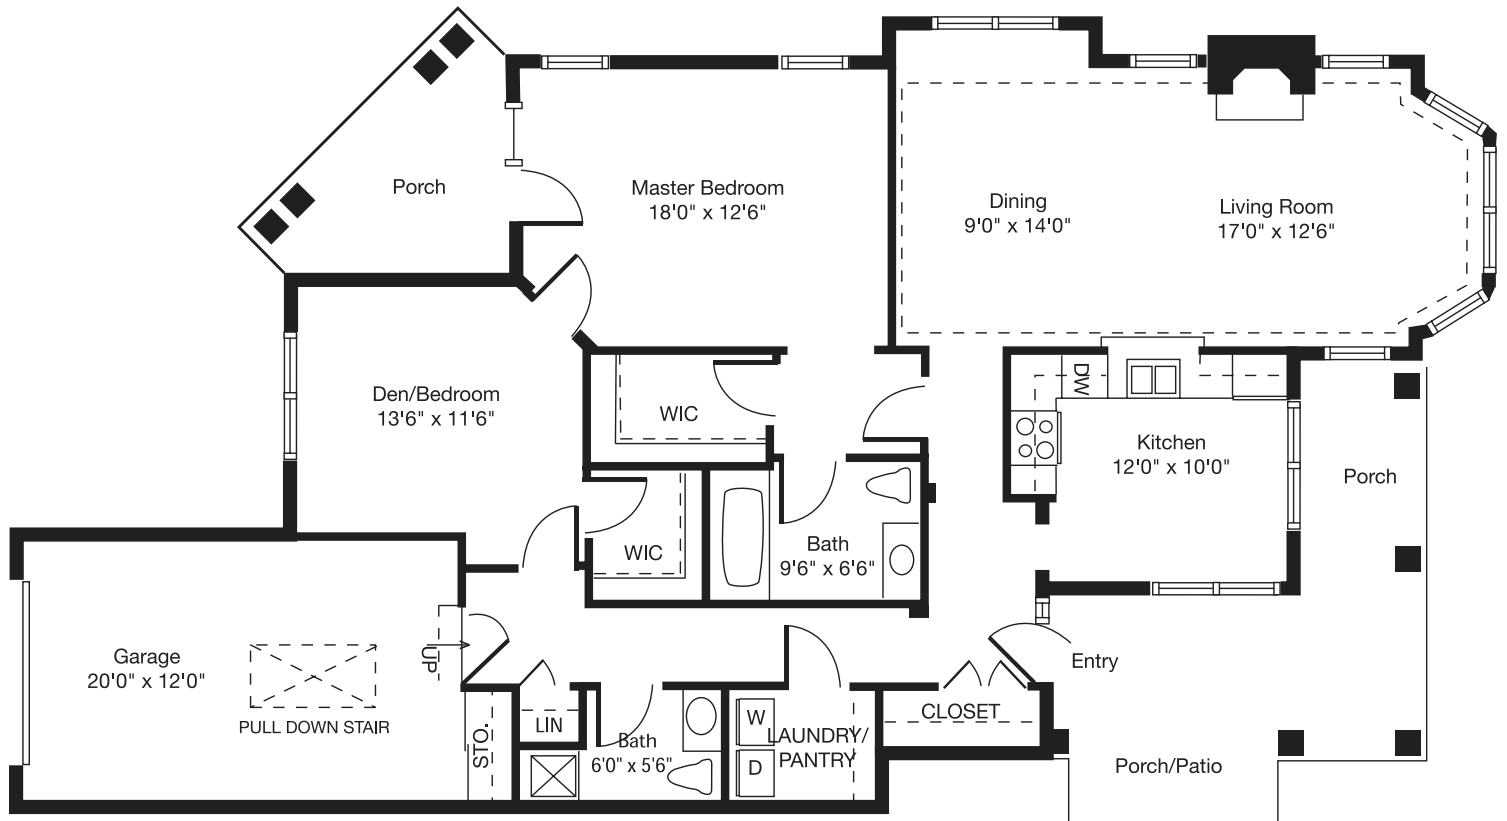

Prestwick Villa

2 Bedrooms, 2 Baths

1,655 Square Feet