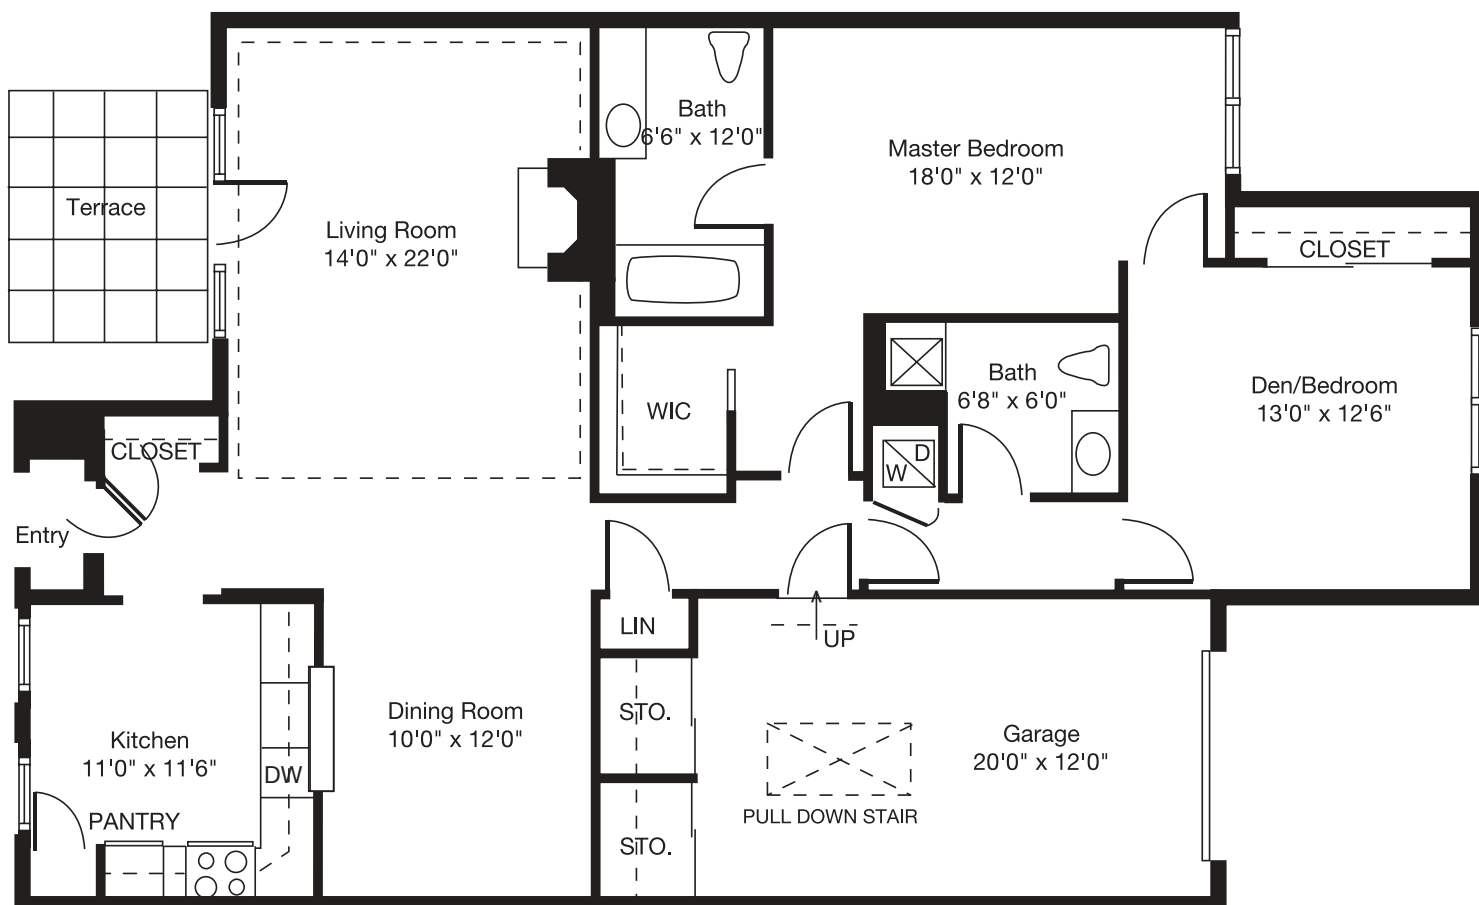

Gleneagle Villa

2 Bedrooms, 2 Baths

1,743 Square Feet