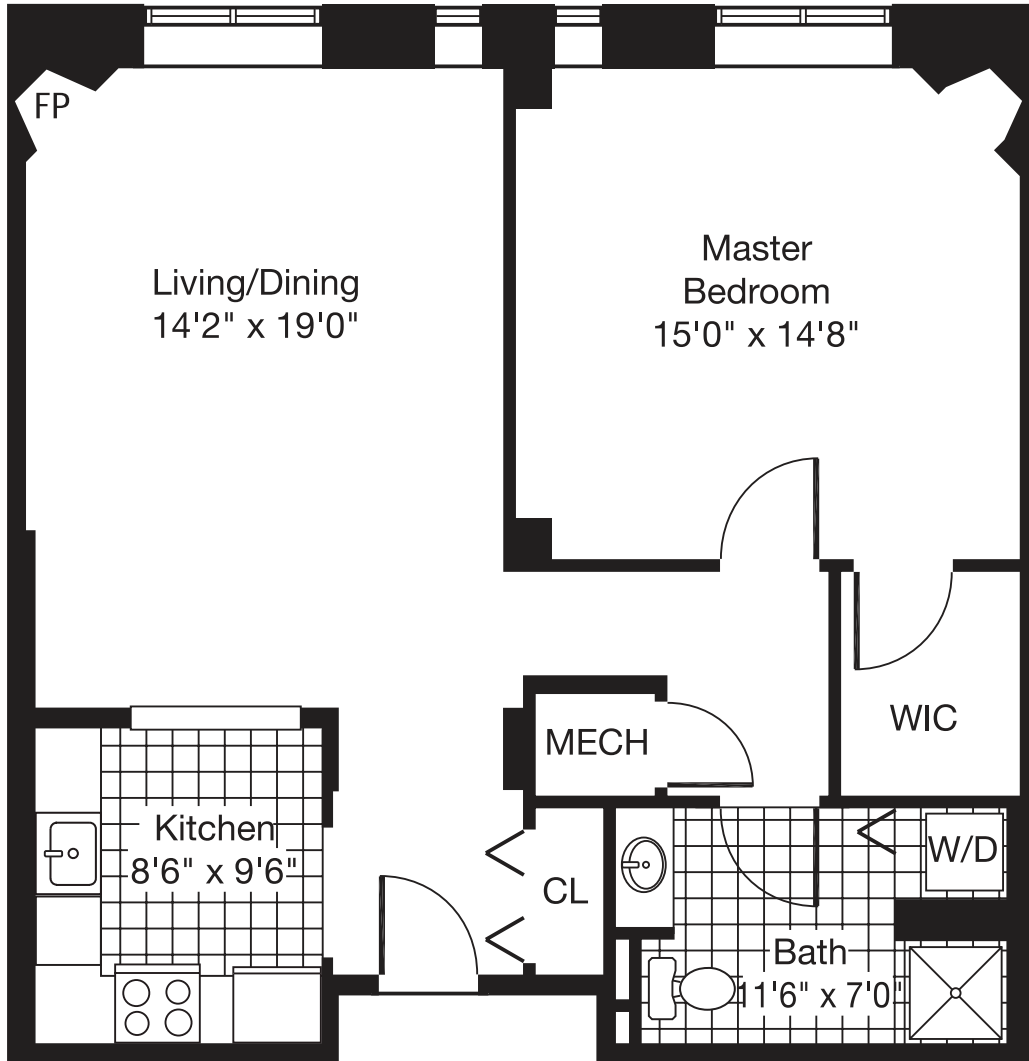

# Berkdale

1 Bedroom, 1 Bath  
930 Square Feet