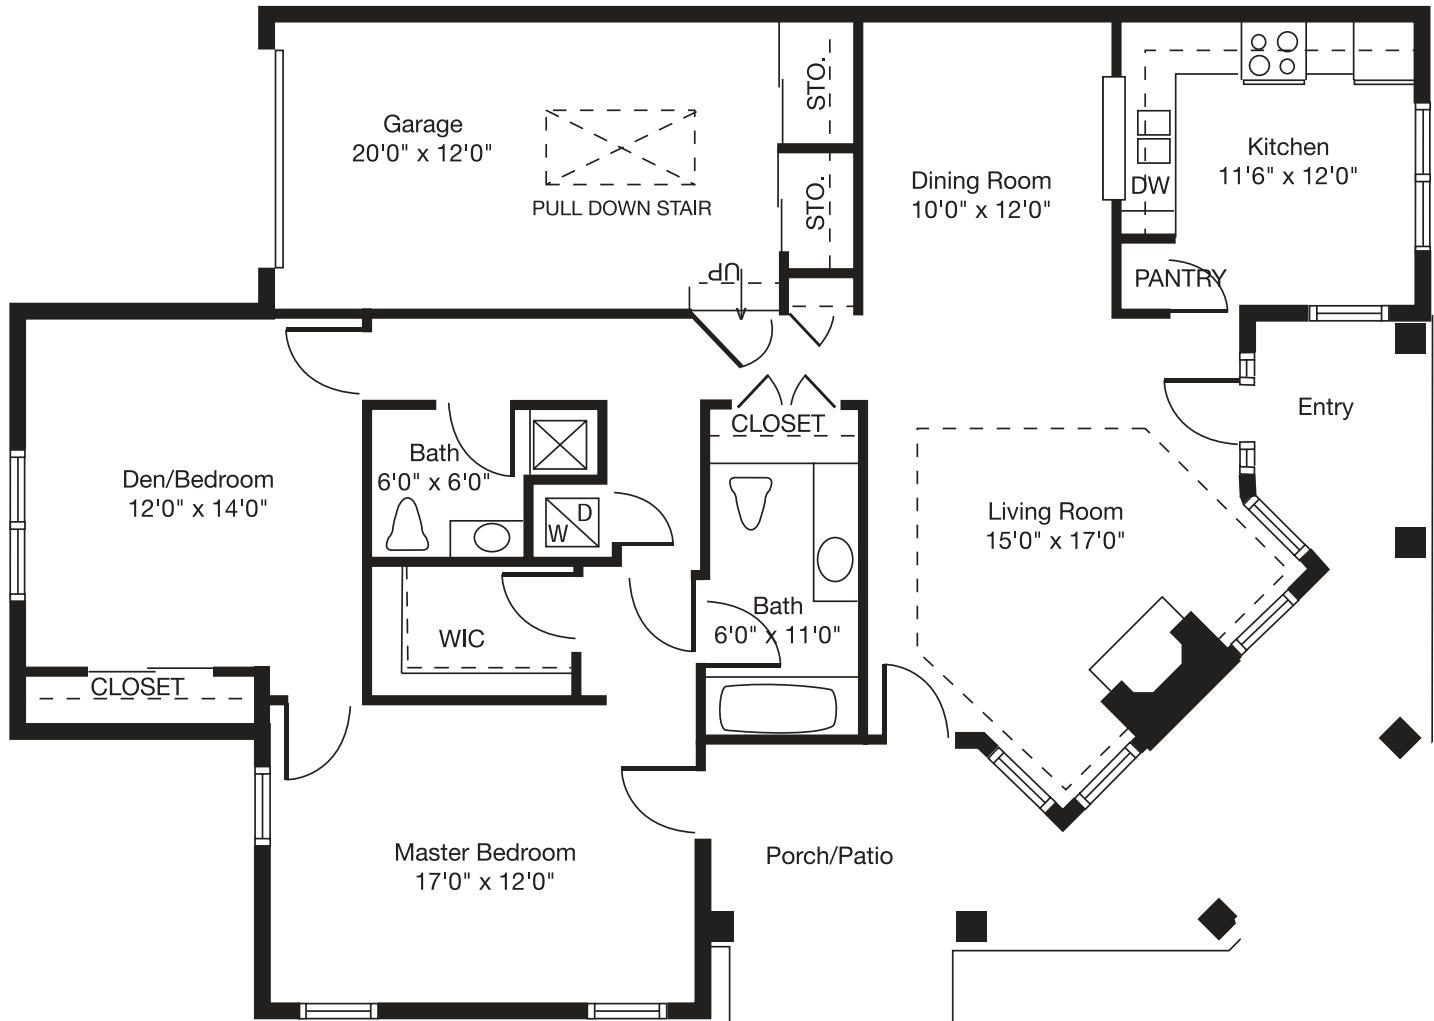

# Addington Villa

2 Bedrooms, 2 Baths  
1,735 Square Feet