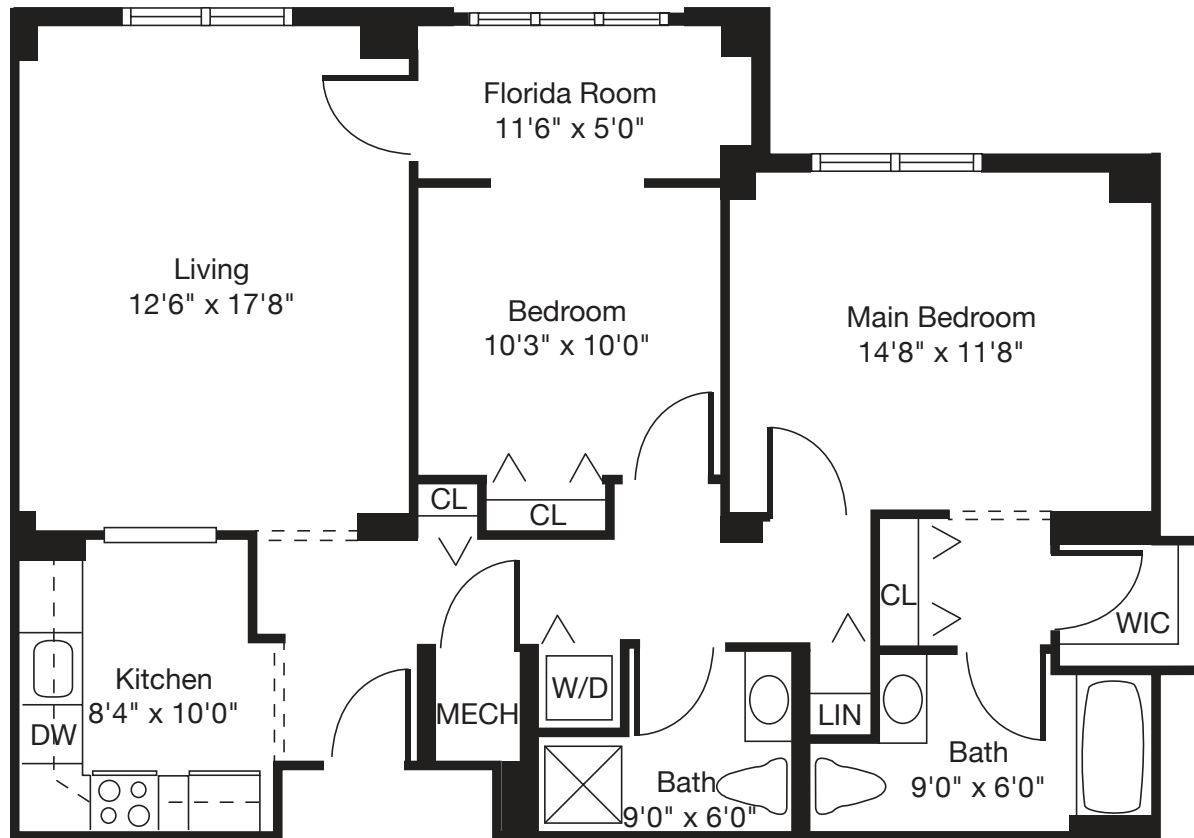

Pinehurst

One Bedroom/Den or Two Bedroom

Two Bath

1,065 Sq. Ft.

A SPRINGPOINT COMMUNITY

333 Elmwood Avenue • Maplewood, New Jersey 07040 • 800.887.7502 • (973) 378.2080 • www.winchestergardens.com

Floor plan subject to change without notice.