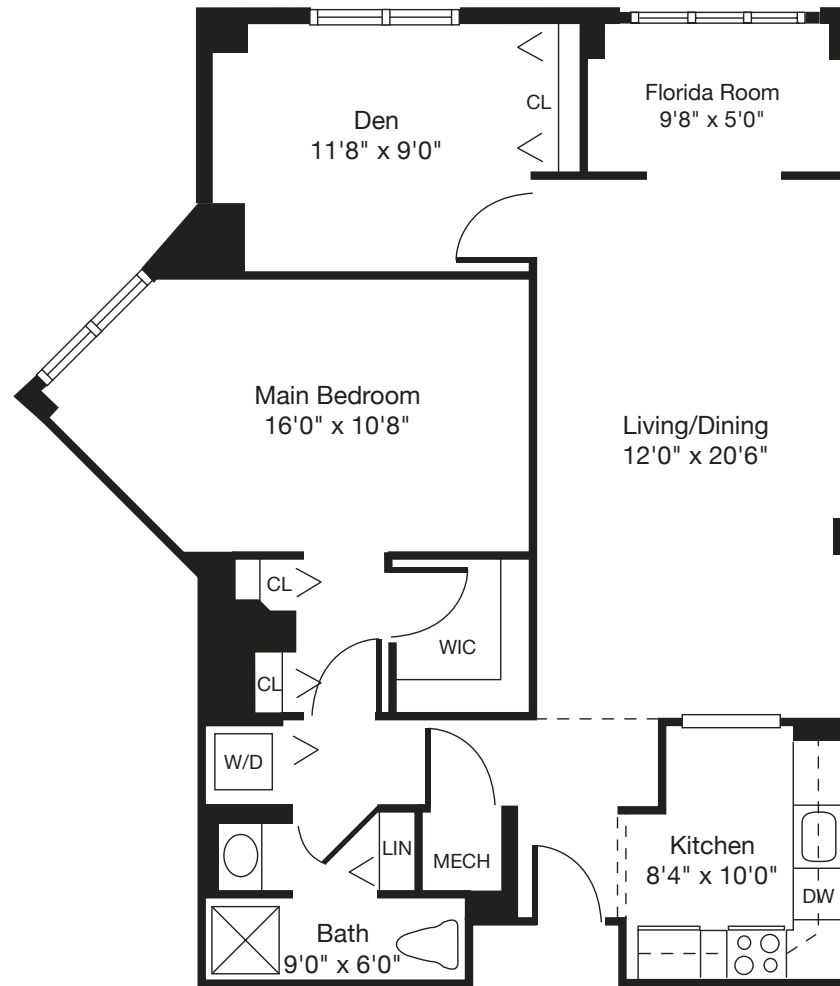

Merion

One Bedroom/Den or Two Bedroom

One Bath

988 Sq. Ft.

A SPRINGPOINT COMMUNITY

333 Elmwood Avenue • Maplewood, New Jersey 07040 • 800.887.7502 • (973) 378.2080 • www.winchestergardens.com

Floor plan subject to change without notice.