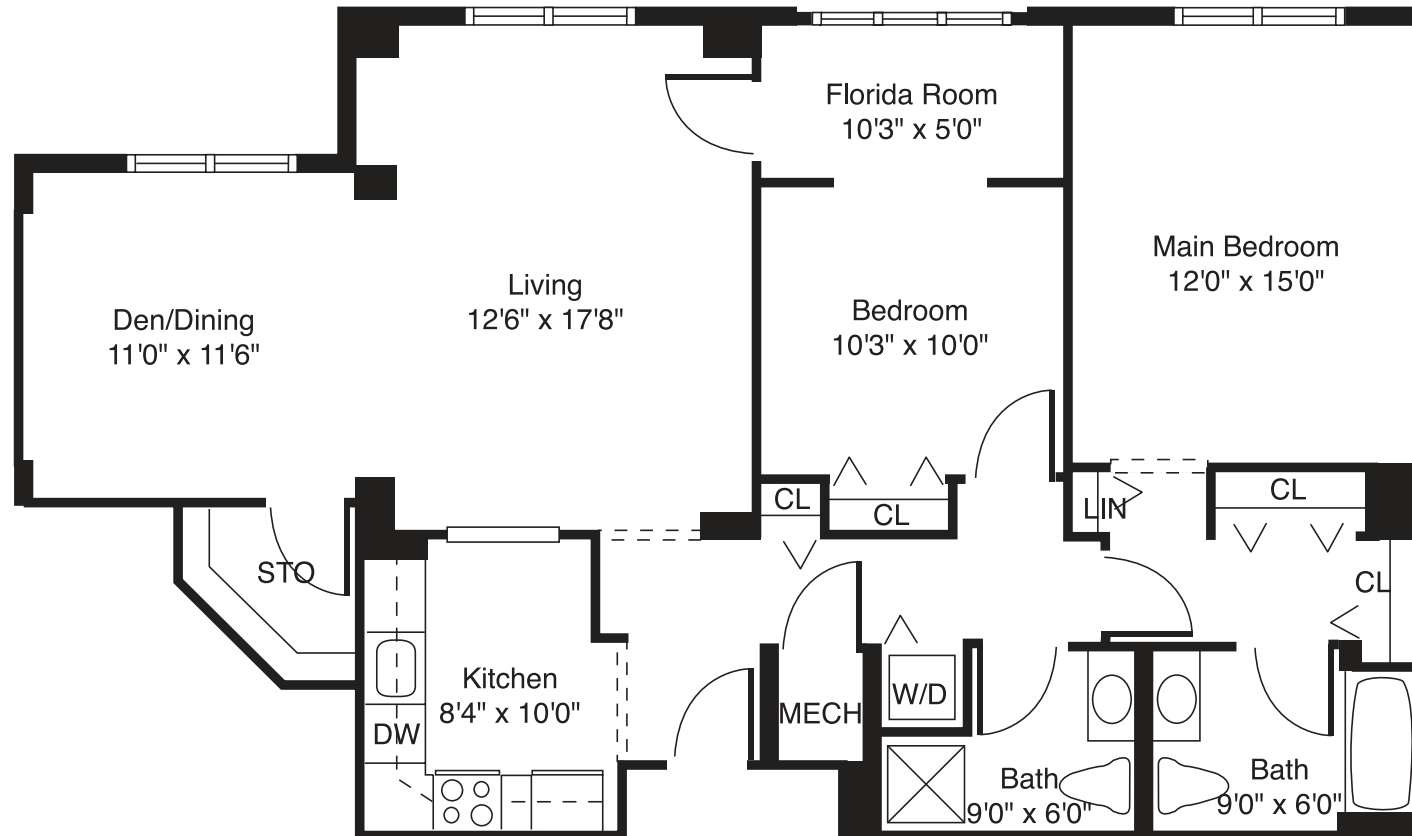

Baltusrol

One Bedroom/Den or Two Bedroom
Two Bath
1,212 Sq. Ft.

**WINCHESTER
GARDENS**

A SPRINGPOINT COMMUNITY

333 Elmwood Avenue • Maplewood, New Jersey 07040 • 800.887.7502 • (973) 378.2080 • www.winchestergardens.com

Floor plan subject to change without notice.