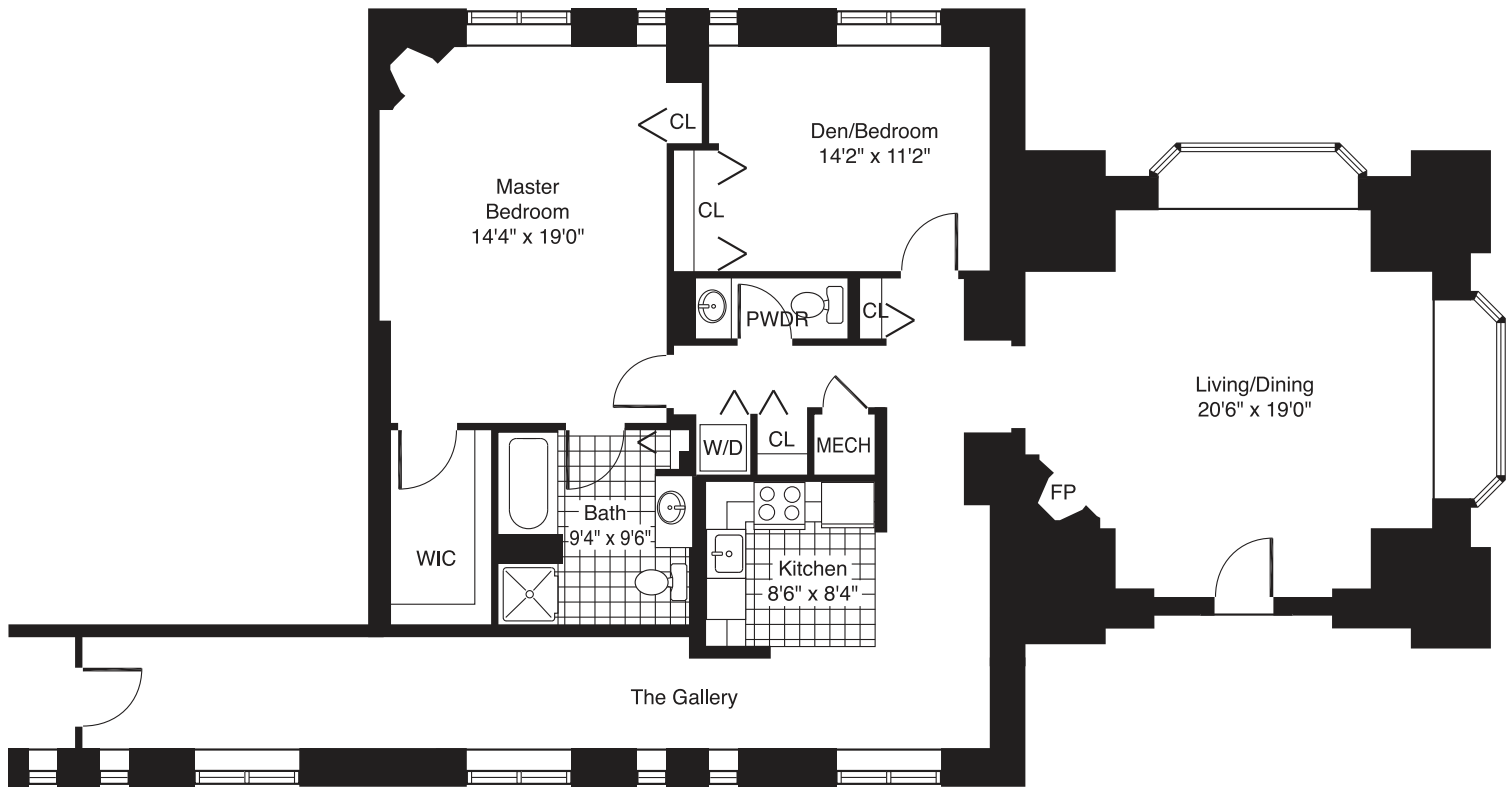

Wedgewood

2 Bedrooms, 1.5 Baths

1,790 Square Feet