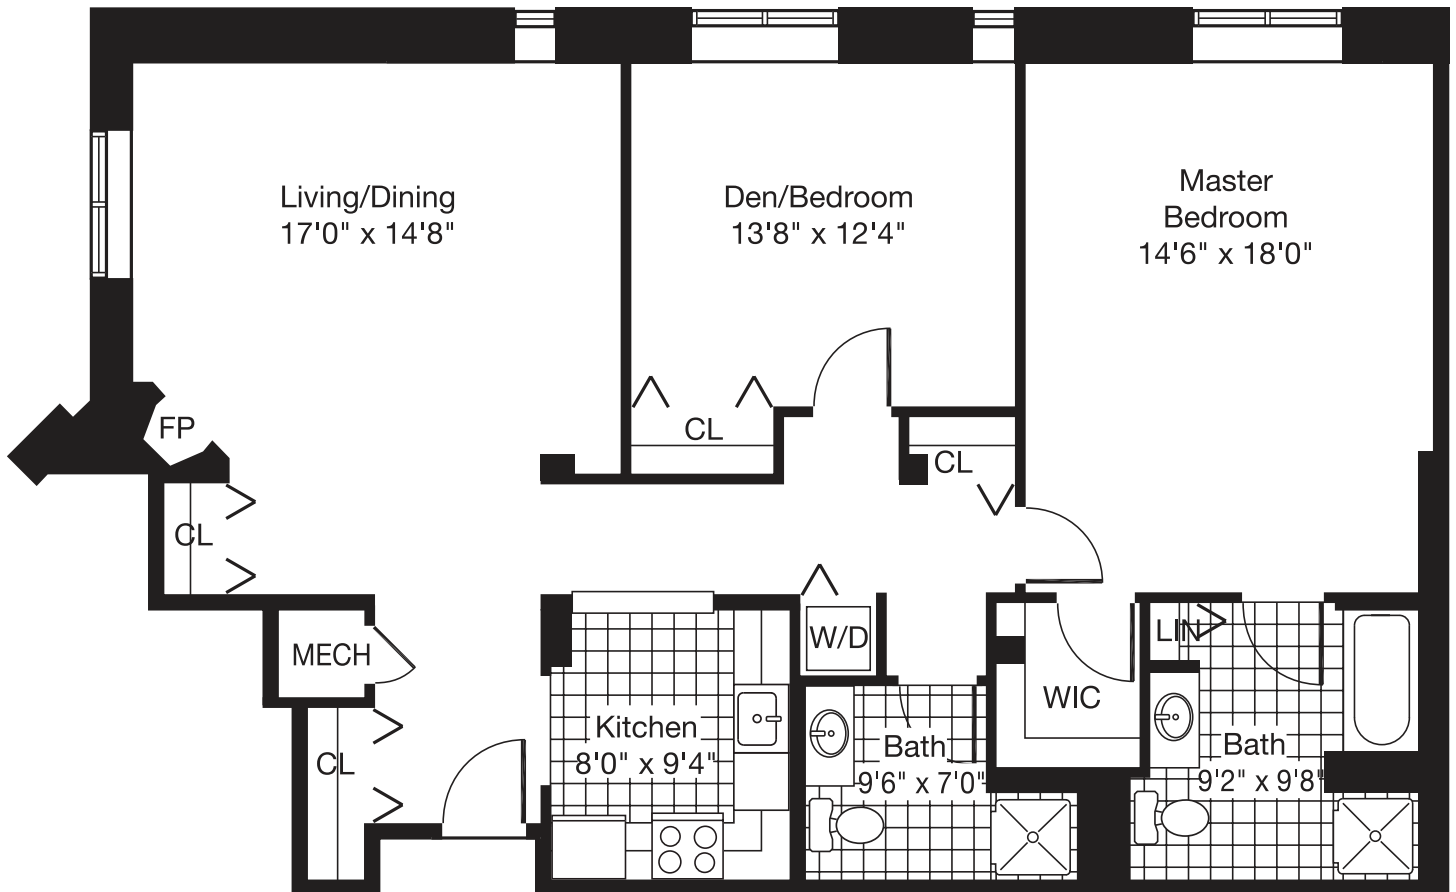

Warwick

2 Bedrooms, 2 Baths
1,408 Square Feet