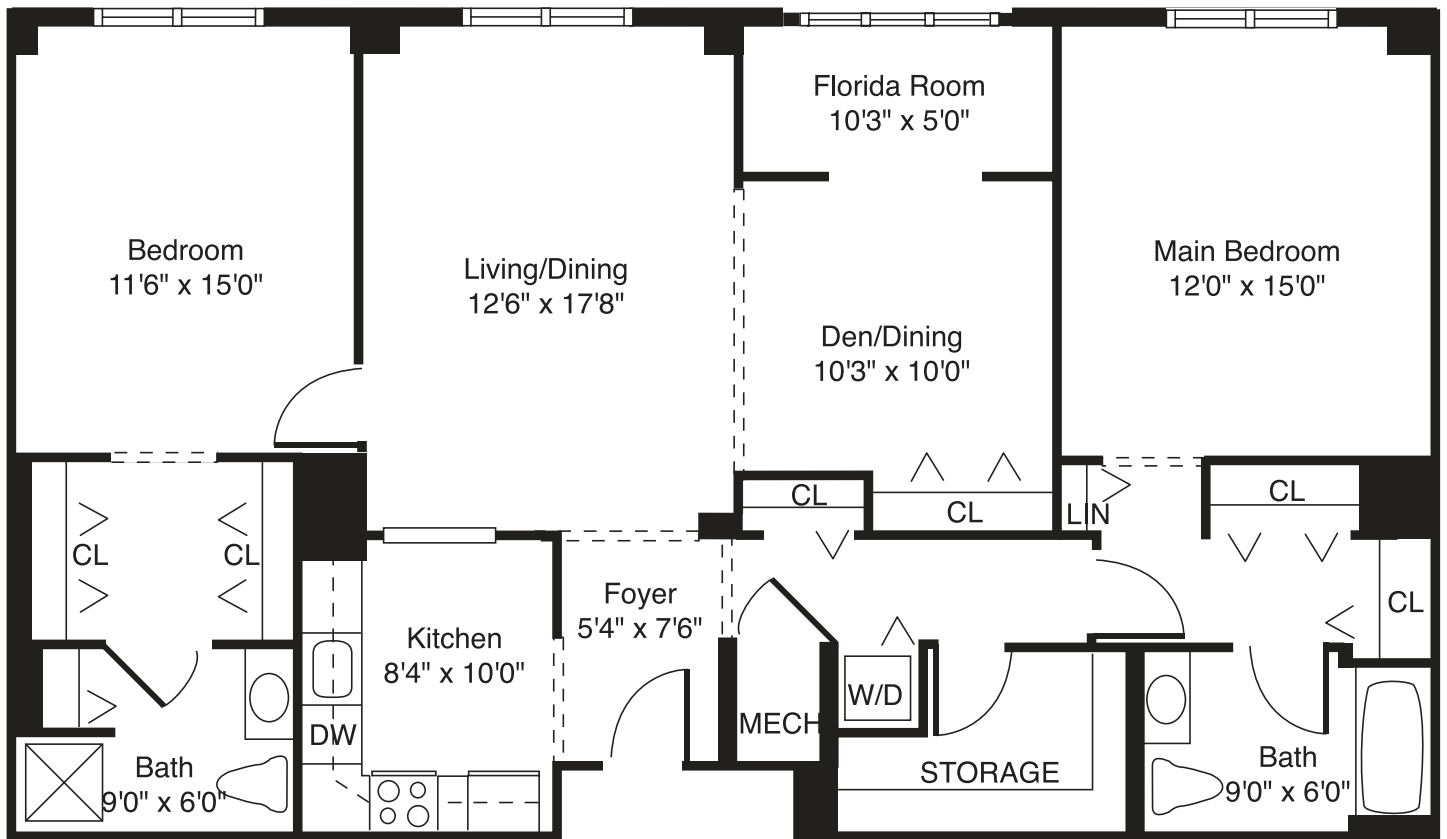

Somerset

2 Bedrooms with Den, 2 Baths
1,375 Square Feet