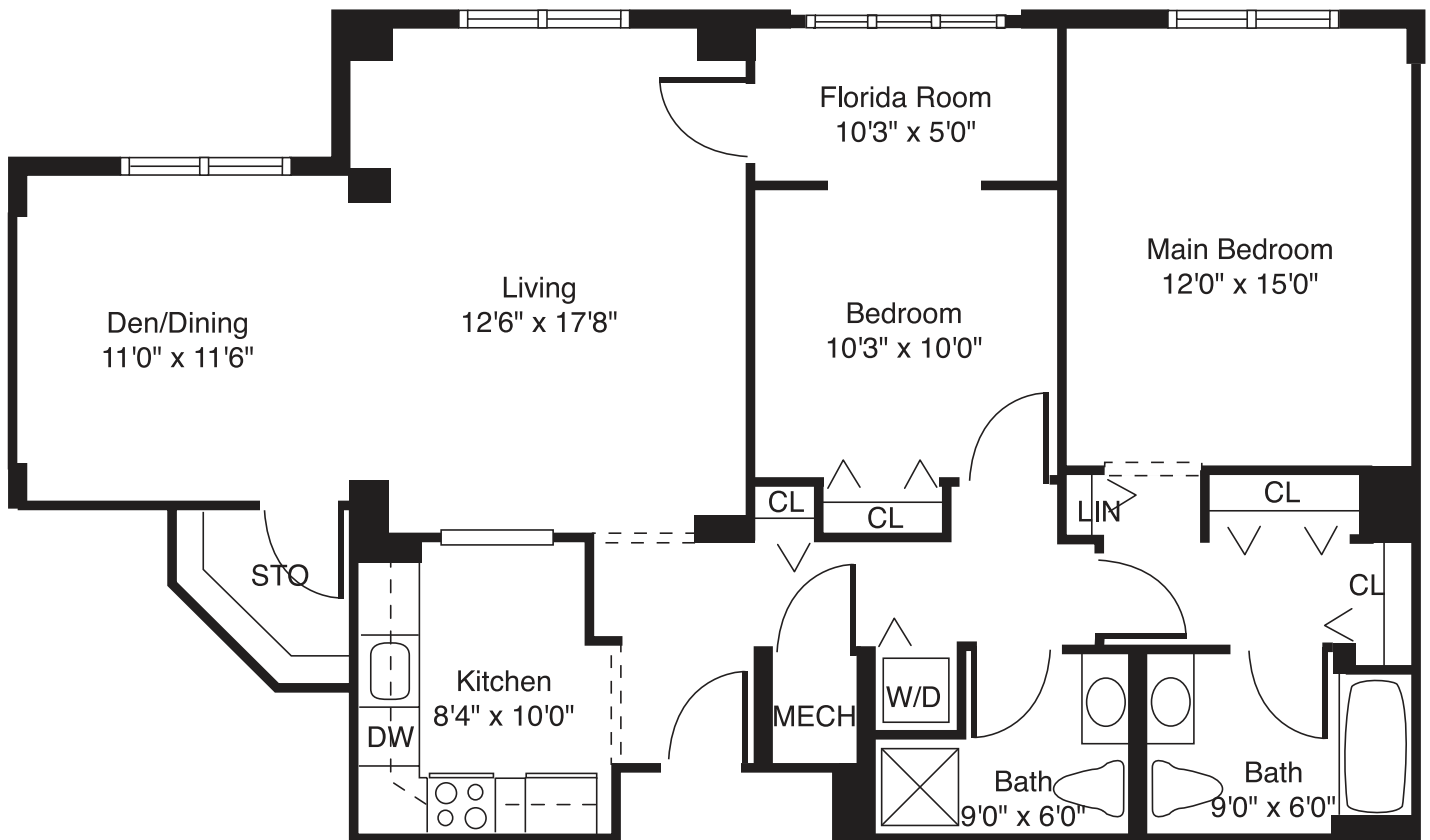

# Baltusrol

2 Bedrooms with Den, 2 Baths  
1,212 Square Feet